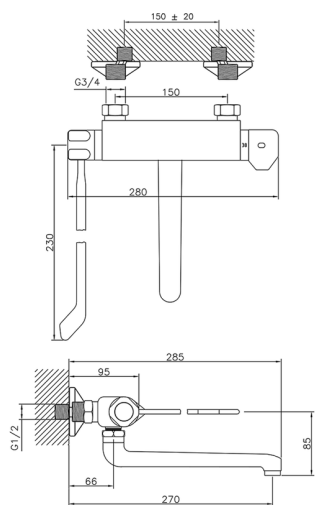

## Wall mounted Thermostatic sink mixer CLINIC&TECHNICAL\_CLT70030

MODEL **CLT70030**

Wall mounted Thermostatic sink mixer, swivel spout, with long lever

AVAILABLE FINISHINGS

CHARACTERISTICS

Cartridge Spare Parts **24.04A.PP**

**8x20 Plus P Thermostatic Valve**