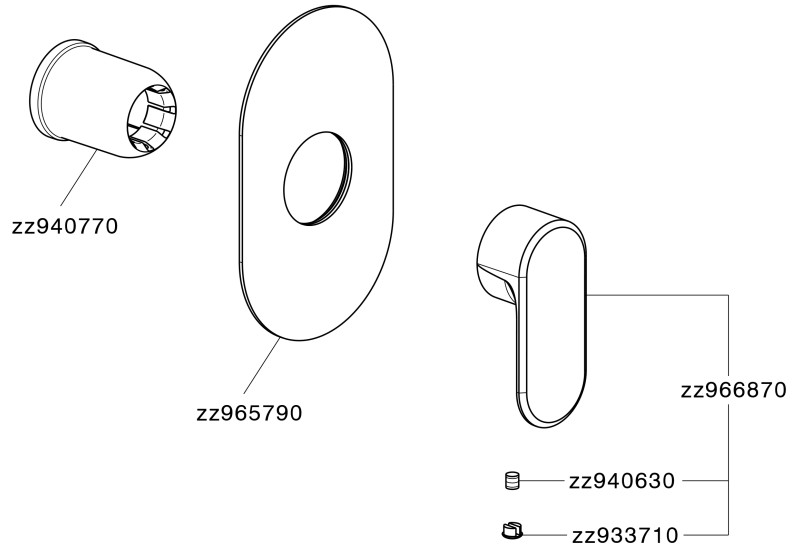

Exposed part for concealed S.L. shower valve LEVITY_LY003000

LY003000

<https://en.huberitalia.com/exposed-part-for-concealed-s-l-shower-valve-levity-ly003000>

Concealed single lever shower valve CONCEALED_ZB005300

ZB005300

<https://en.huberitalia.com/concealed-single-lever-shower-valve-concealed-zb005300>

2024-12-19