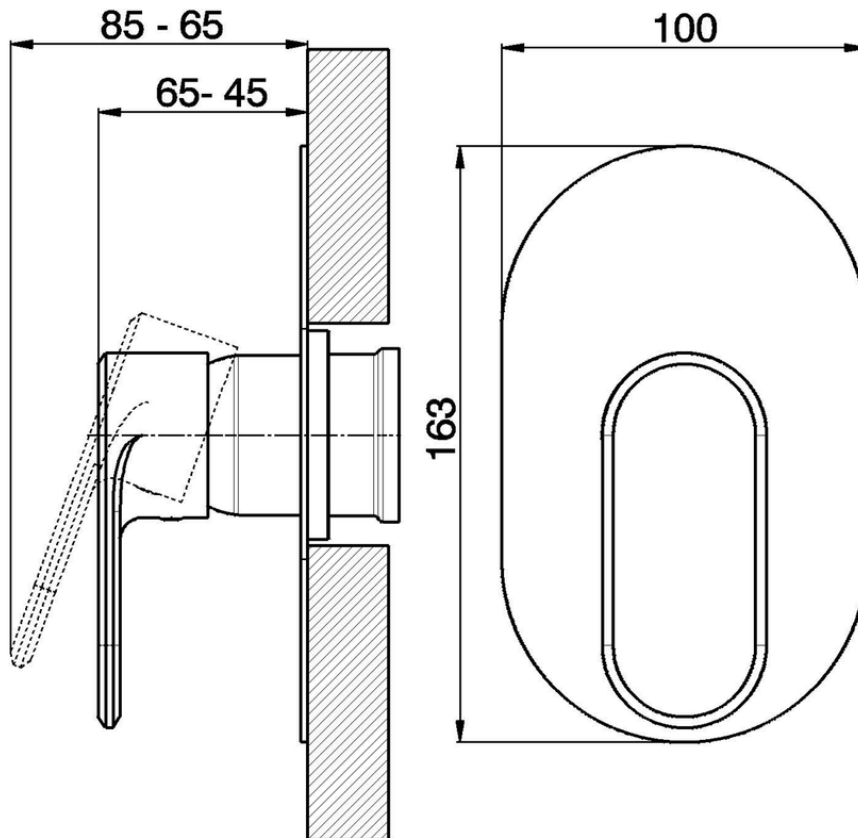

Exposed part for concealed S.L. shower valve LEVITY_LY003000

LY003000

<https://en.huberitalia.com/exposed-part-for-concealed-s-l-shower-valve-levity-ly003000>

Piastra/Plate/Plaque/Platte/Placa

2-3mm: XX 27-47 YY 54-74

10mm: XX 16-40 YY 43-68

ZB005300

<https://en.huberitalia.com/concealed-single-lever-shower-valve-concealed-zb005300>

2024-12-18