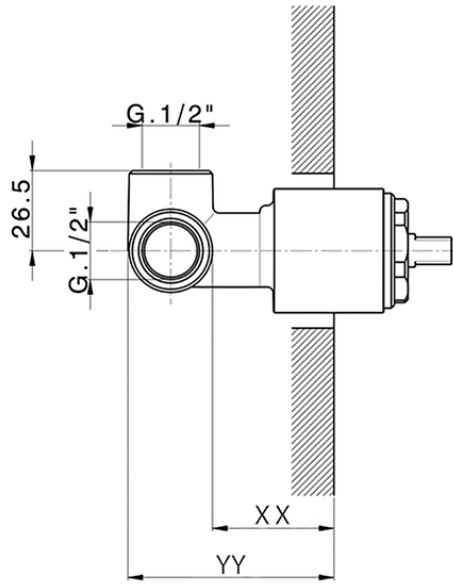

Exposed part for concealed S.L. shower valve LEVITY_LY003000

LY003000

<https://en.huberitalia.com/exposed-part-for-concealed-s-l-shower-valve-levity-ly003000>

Piastra/Plate/Plaque/Platte/Placa

2-3mm: XX 27-47 YY 54-74

10mm: XX 16-40 YY 43-68

ZB005300

<https://en.huberitalia.com/concealed-single-lever-shower-valve-concealed-zb005300>

2024-12-18