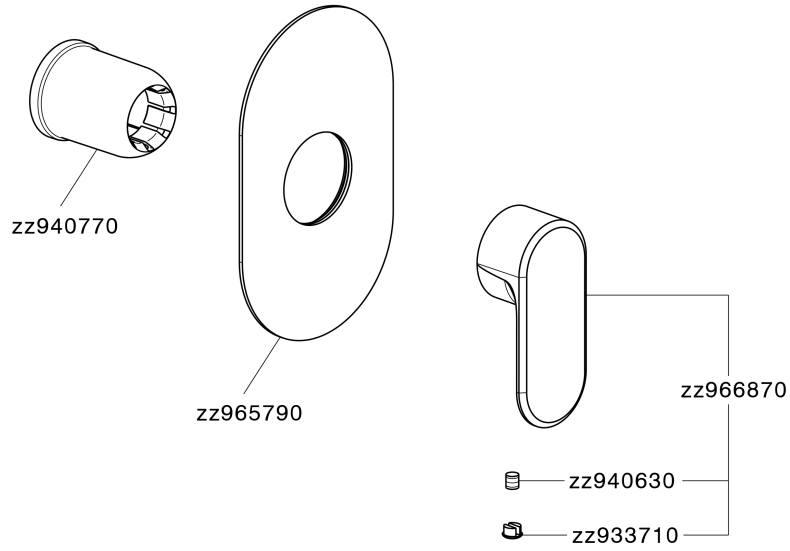

## Exposed part for concealed S.L. shower valve LEVITY\_LY003000

LY003000

<https://en.huberitalia.com/exposed-part-for-concealed-s-l-shower-valve-levity-ly003000>

Concealed single lever shower valve CONCEALED\_ZB005300

ZB005300

<https://en.huberitalia.com/concealed-single-lever-shower-valve-concealed-zb005300>

2024-12-18