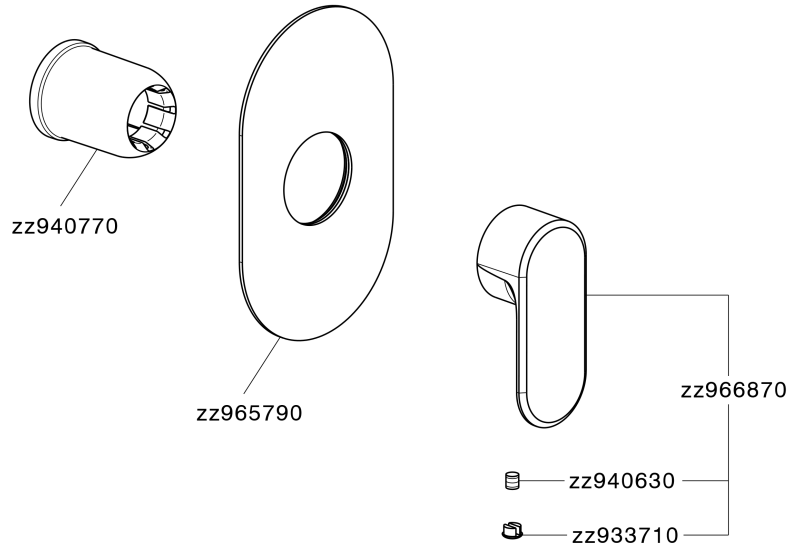

Exposed part for concealed S.L. shower valve LEVITY_LY003000

MODEL **LY003000**

Exposed part for concealed S.L. shower valve, without concealed part, for item ZB005300

AVAILABLE FINISHINGS

-  **21** 21 Chrome
-  **2B** 2B Polished Nickel
-  **2F** 2F Brushed Nickel
-  **40** 40 Matt Black
-  **4Q** 4Q Matt White

CHARACTERISTICS

Installation **Concealed**
 Required concealed parts **ZB005300**

Exposed part for concealed S.L. shower valve LEVITY_LY003000

LY003000

<https://en.huberitalia.com/exposed-part-for-concealed-s-l-shower-valve-levity-ly003000>

Concealed single lever shower valve CONCEALED_ZB005300

MODEL **ZB005300**

Concealed single lever shower valve, 1/2" Concealed shower mixer, without trim kit

AVAILABLE FINISHINGS

04 04 Without finishing

CHARACTERISTICS

Installation	Concealed
Cartridge Spare Parts	ZZ94035000
35 mm Cartridge	
Concealed	1

Piastra/Plate/Plaque/Platte/Placa
 2-3mm: XX 27-47 YY 54-74
 10mm: XX 16-40 YY 43-68

2024-12-18