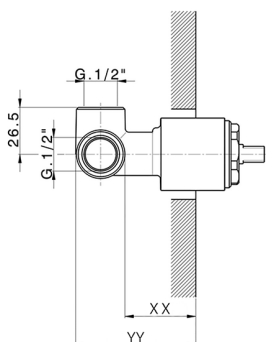

Exposed part for concealed S.L. shower valve LEVITY_LY003000

MODEL **LY003000**

Exposed part for concealed S.L. shower valve, without concealed part, for item ZB005300

AVAILABLE FINISHINGS

-  **21** 21 Chrome
-  **2B** 2B Polished Nickel
-  **2F** 2F Brushed Nickel
-  **40** 40 Matt Black
-  **4Q** 4Q Matt White

CHARACTERISTICS

Installation **Concealed**
 Required concealed parts **ZB005300**

Exposed part for concealed S.L. shower valve LEVITY_LY003000

LY003000

<https://en.huberitalia.com/exposed-part-for-concealed-s-l-shower-valve-levity-ly003000>

Concealed single lever shower valve CONCEALED_ZB005300

MODEL **ZB005300**

Concealed single lever shower valve, 1/2" Concealed shower mixer, without trim kit

AVAILABLE FINISHINGS

04 04 Without finishing

CHARACTERISTICS

Installation	Concealed
Cartridge Spare Parts	ZZ94035000
35 mm Cartridge	
Concealed	1

Piastra/Plate/Plaque/Platte/Placa
 2-3mm: XX 27-47 YY 54-74
 10mm: XX 16-40 YY 43-68

2024-12-18