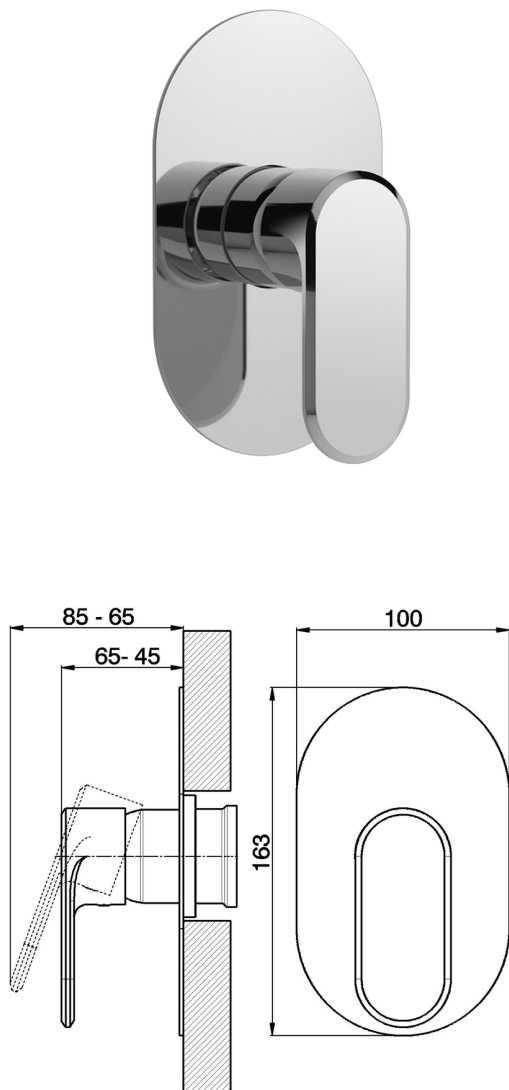

Exposed part for concealed S.L. shower valve LEVITY_LY003000

MODEL **LY003000**

Exposed part for concealed S.L. shower valve, without concealed part, for item ZB005300

AVAILABLE FINISHINGS

-  **21** 21 Chrome
-  **2B** 2B Polished Nickel
-  **2F** 2F Brushed Nickel
-  **40** 40 Matt Black
-  **4Q** 4Q Matt White

CHARACTERISTICS

Installation **Concealed**
 Required concealed parts **ZB005300**

Exposed part for concealed S.L. shower valve LEVITY_LY003000

LY003000

<https://en.huberitalia.com/exposed-part-for-concealed-s-l-shower-valve-levity-ly003000>

Concealed single lever shower valve CONCEALED_ZB005300

MODEL **ZB005300**

Concealed single lever shower valve, 1/2" Concealed shower mixer, without trim kit

AVAILABLE FINISHINGS

04 04 Without finishing

CHARACTERISTICS

Installation	Concealed
Cartridge Spare Parts	ZZ94035000
35 mm Cartridge	
Concealed	1

Piastra/Plate/Plaque/Platte/Placa
 2-3mm: XX 27-47 YY 54-74
 10mm: XX 16-40 YY 43-68

2024-12-18