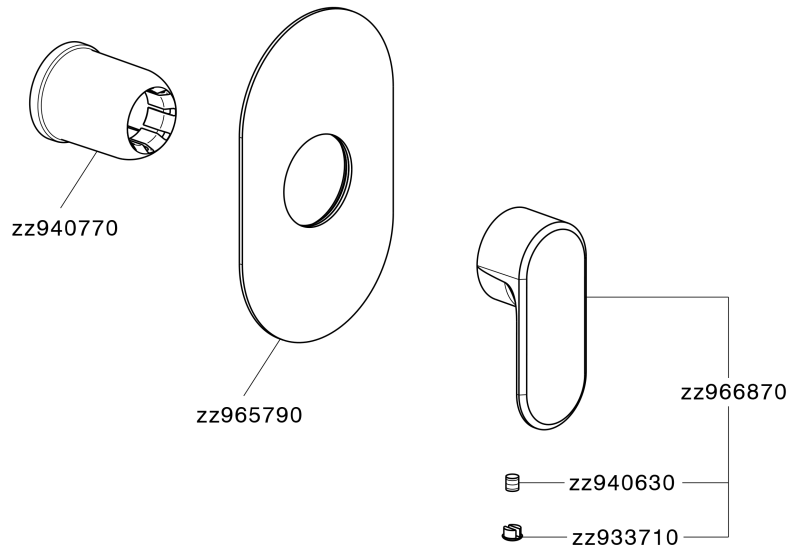

Exposed part for concealed S.L. shower valve LEVITY_LY003000

LY003000

<https://en.huberitalia.com/exposed-part-for-concealed-s-l-shower-valve-levity-ly003000>

Concealed single lever shower valve CONCEALED_ZB005300

ZB005300

<https://en.huberitalia.com/concealed-single-lever-shower-valve-concealed-zb005300>

2024-12-19