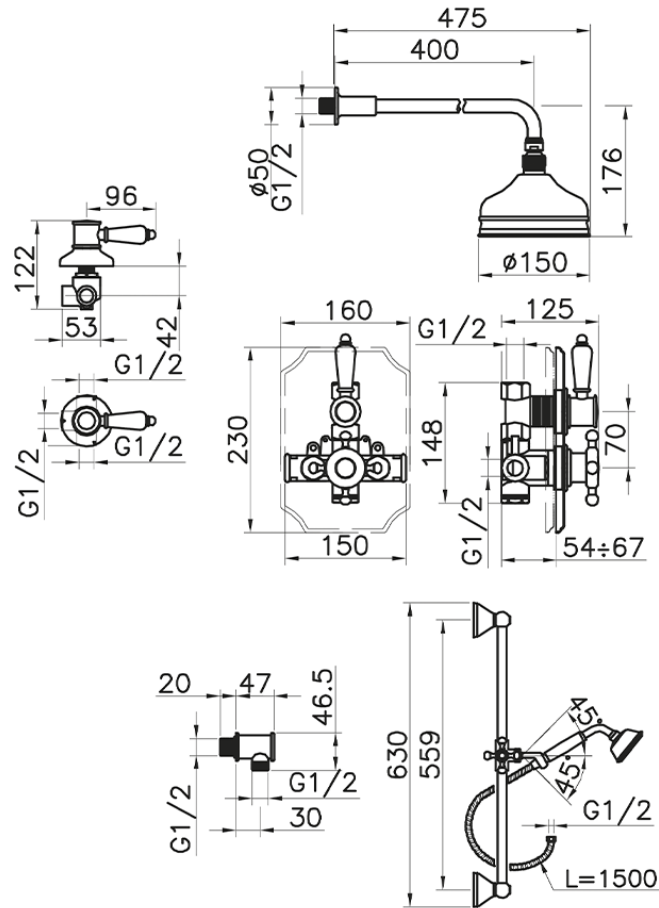

Concealed thermostatic shower set VICTORIAN_912.VT01H.

912.VT01H.

<https://en.huberitalia.com/concealed-thermostatic-shower-set-victorian-912-vt01h>

2026-06-13