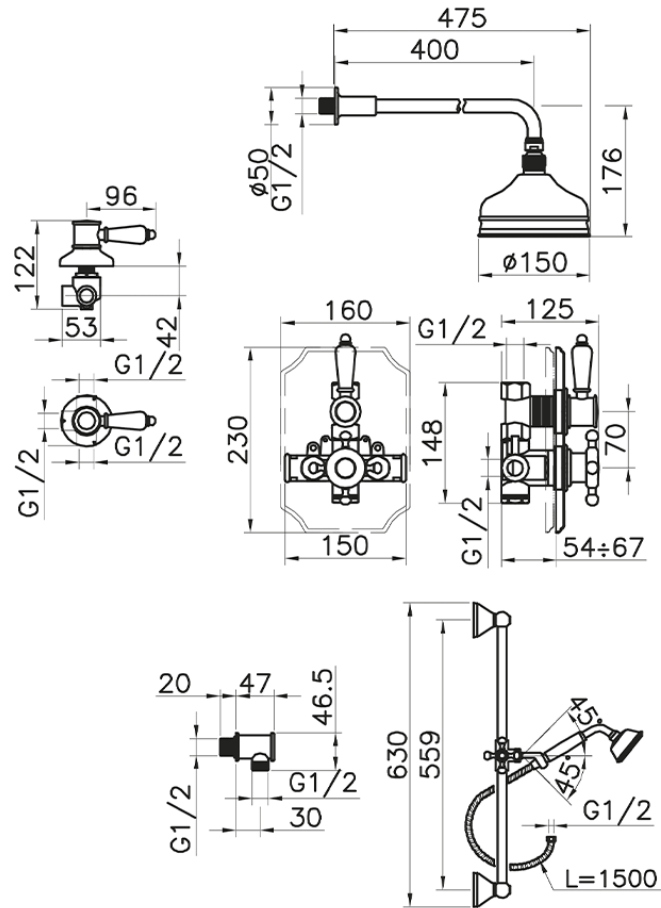

Concealed thermostatic shower set VICTORIAN_912.VT01H.

912.VT01H.

<https://en.huberitalia.com/concealed-thermostatic-shower-set-victorian-912-vt01h>

2026-05-02