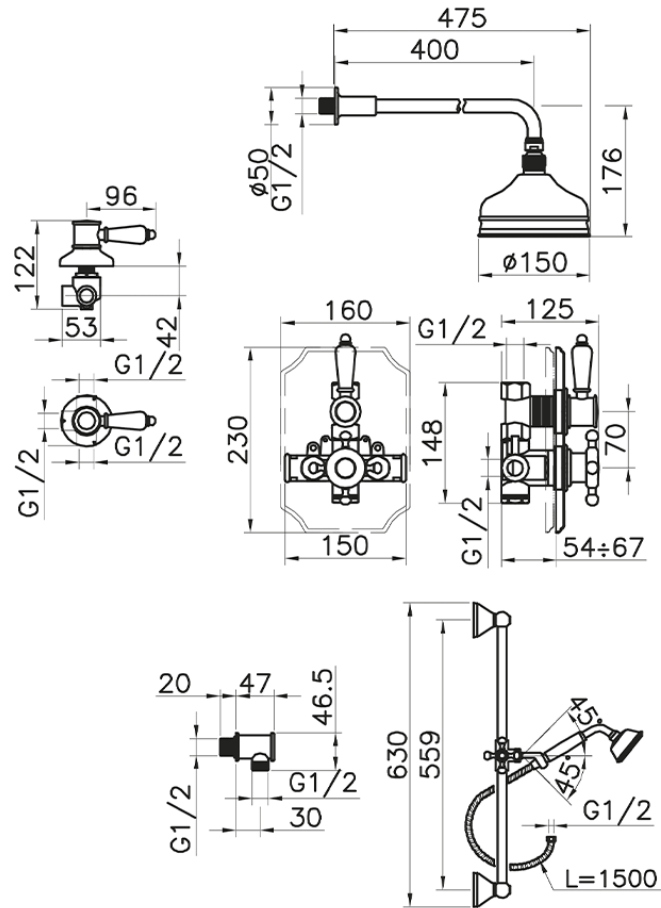

## Concealed thermostatic shower set VICTORIAN\_912.VT01H.

912.VT01H.

<https://en.huberitalia.com/concealed-thermostatic-shower-set-victorian-912-vt01h>

2026-06-26