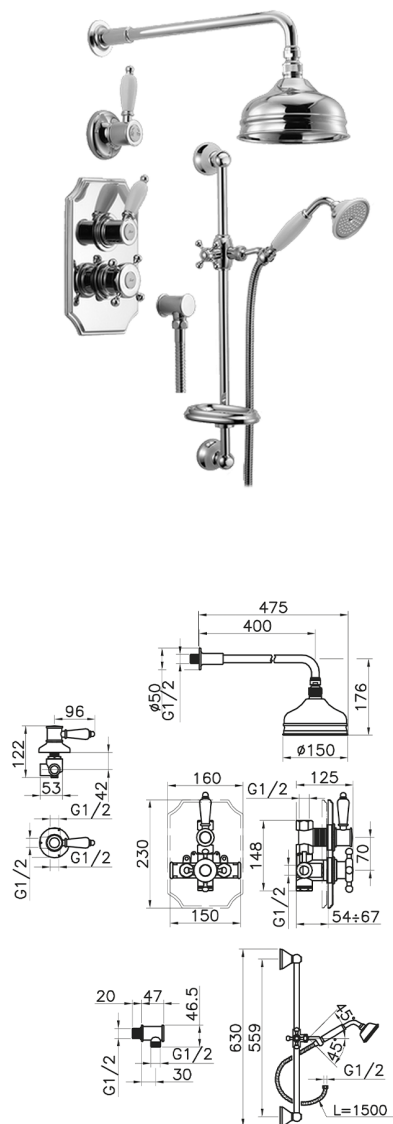

Concealed thermostatic shower set VICTORIAN_912.VT01H.

MODEL **912.VT01H.**

Concealed thermostatic shower set, 1/2" Concealed Thermostatic valve, 1/2" outlet stopvalve, 2-outlet diverter, 56 cm bar with sliding bracket, 400 mm shower arm with showerhead, 150 mm Brass round headshower, 78 mm Brass classic one spray handshower, 1/2" wall elbow, 150 cm Brass flexible hose

AVAILABLE FINISHINGS

-  **AC** AC Satin Brushed Nickel
-  **AG** AG Antique Gold
-  **BA** BA Old Bronze
-  **CR** CR Chrome
-  **2W** 2W Brushed Gold

CHARACTERISTICS

Cartridge Spare Parts **24.04A.PP**

8x20 Plus P Thermostatic Valve