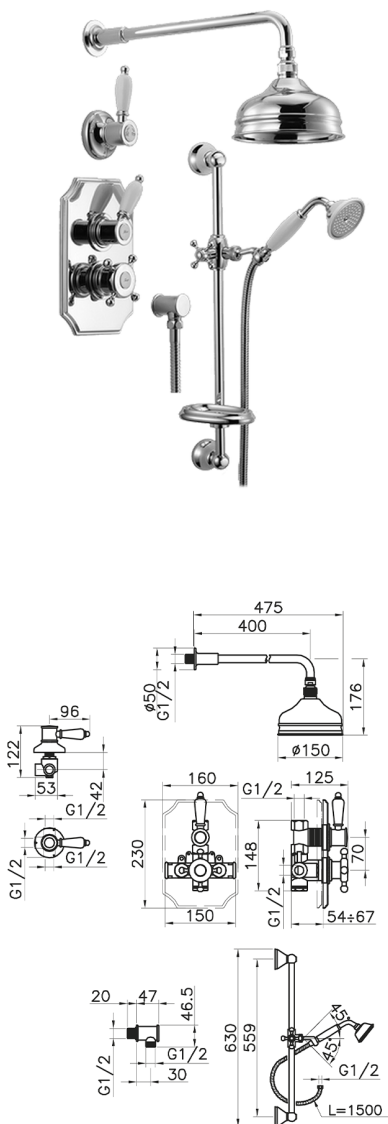

## Concealed thermostatic shower set VICTORIAN\_912.VT01H.

MODEL **912.VT01H.**

Concealed thermostatic shower set, 1/2" Concealed Thermostatic valve, 1/2" outlet stopvalve, 2-outlet diverter, 56 cm bar with sliding bracket, 400 mm shower arm with showerhead, 150 mm Brass round headshower, 78 mm Brass classic one spray handshower, 1/2" wall elbow, 150 cm Brass flexible hose

### AVAILABLE FINISHINGS

-  **AC** AC Satin Brushed Nickel
-  **AG** AG Antique Gold
-  **BA** BA Old Bronze
-  **CR** CR Chrome
-  **2W** 2W Brushed Gold

### CHARACTERISTICS

Cartridge Spare Parts **24.04A.PP**

**8x20 Plus P Thermostatic Valve**

Installation **Concealed**