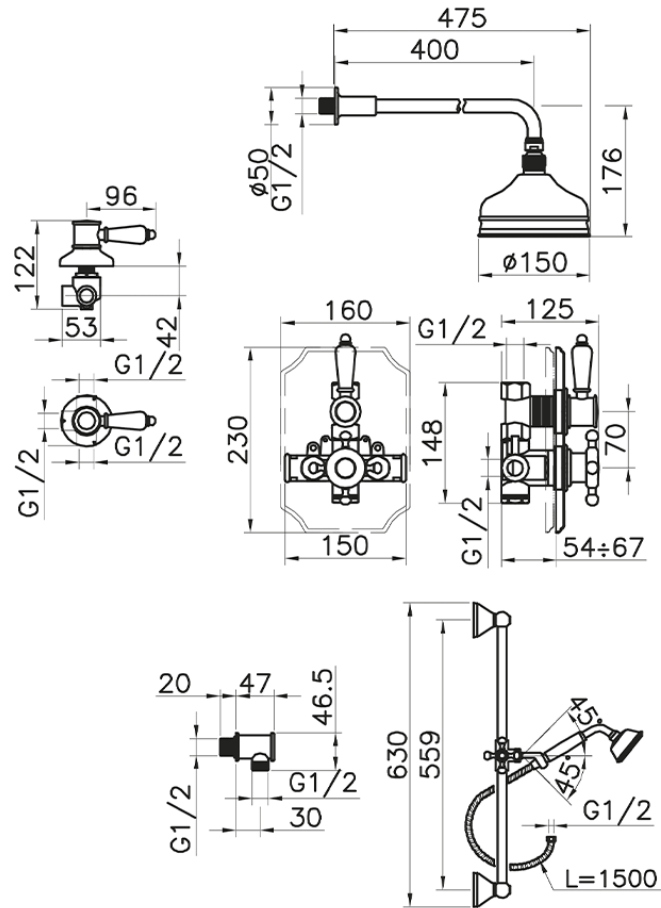

Concealed thermostatic shower set VICTORIAN_912.VT01H.

912.VT01H.

<https://en.huberitalia.com/concealed-thermostatic-shower-set-victorian-912-vt01h>

2026-04-06