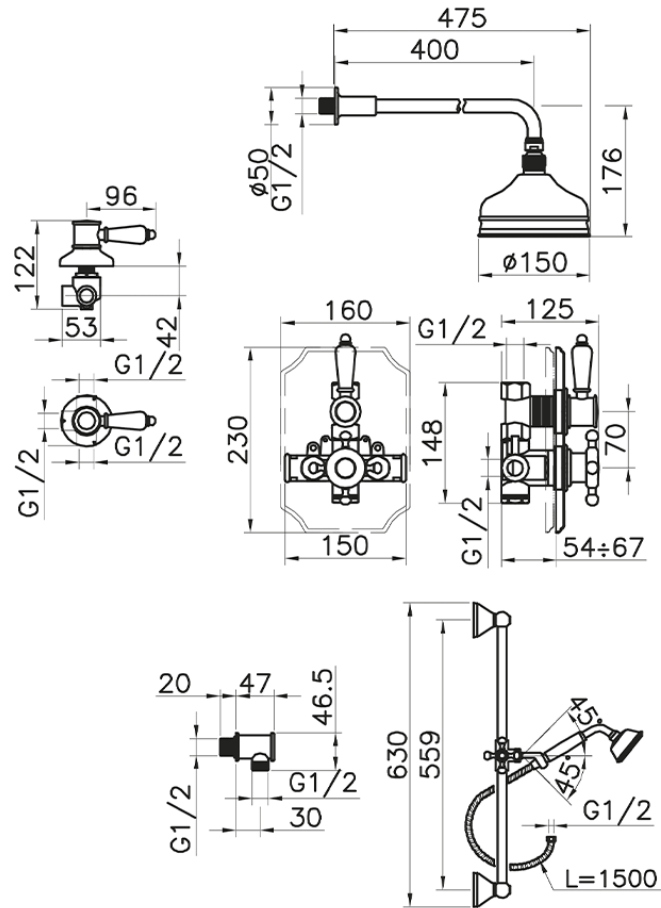

Concealed thermostatic shower set VICTORIAN_912.VT01H.

912.VT01H.

<https://en.huberitalia.com/concealed-thermostatic-shower-set-victorian-912-vt01h>

2026-06-13