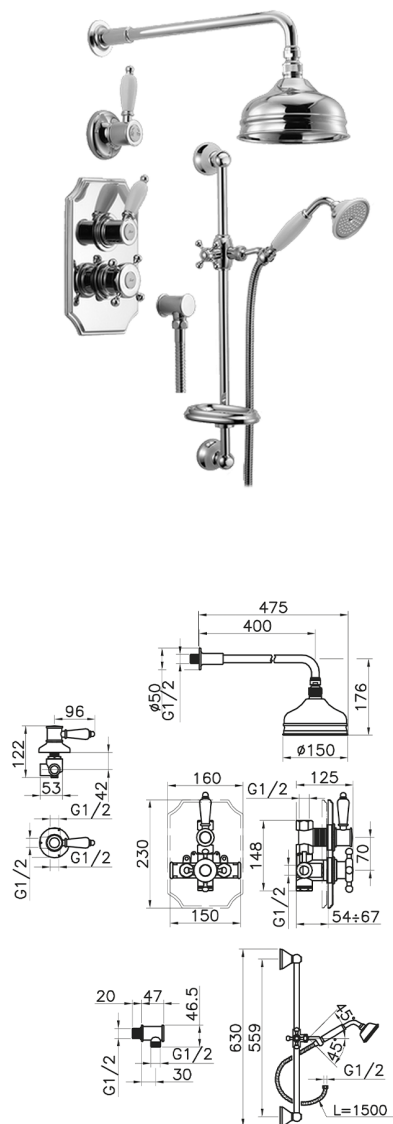

## Concealed thermostatic shower set VICTORIAN\_912.VT01H.

MODEL **912.VT01H.**

Concealed thermostatic shower set, 1/2" Concealed Thermostatic valve, 1/2" outlet stopvalve, 2-outlet diverter, 56 cm bar with sliding bracket, 400 mm shower arm with showerhead, 150 mm Brass round headshower, 78 mm Brass classic one spray handshower, 1/2" wall elbow, 150 cm Brass flexible hose

### AVAILABLE FINISHINGS

-  **AC** AC Satin Brushed Nickel
-  **AG** AG Antique Gold
-  **BA** BA Old Bronze
-  **CR** CR Chrome
-  **2W** 2W Brushed Gold

### CHARACTERISTICS

Cartridge Spare Parts **24.04A.PP**

**8x20 Plus P Thermostatic Valve**

Installation **Concealed**