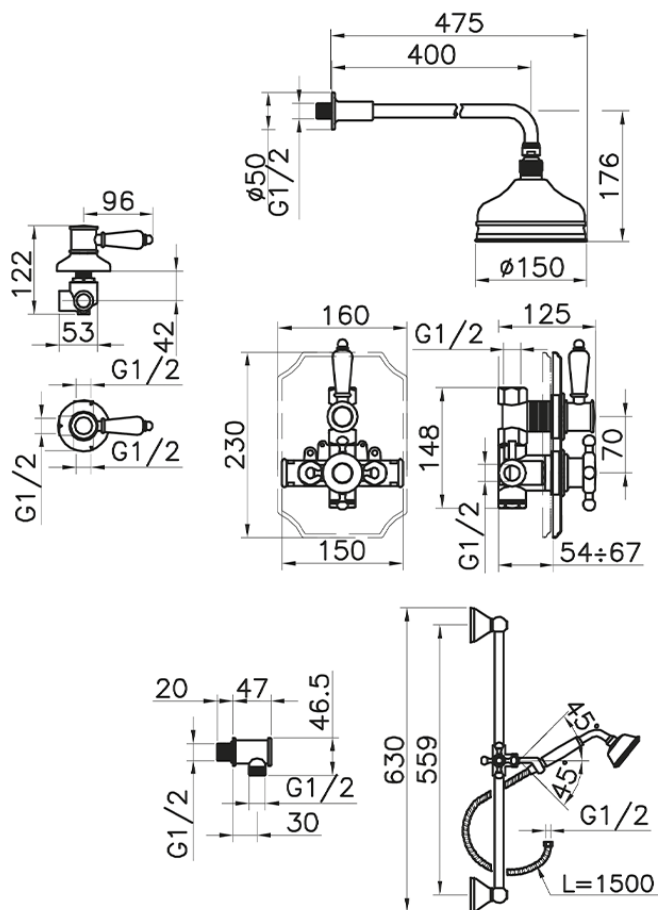

Concealed thermostatic shower set VICTORIAN_912.VT01H.

912.VT01H.

<https://en.huberitalia.com/concealed-thermostatic-shower-set-victorian-912-vt01h>

2026-06-06