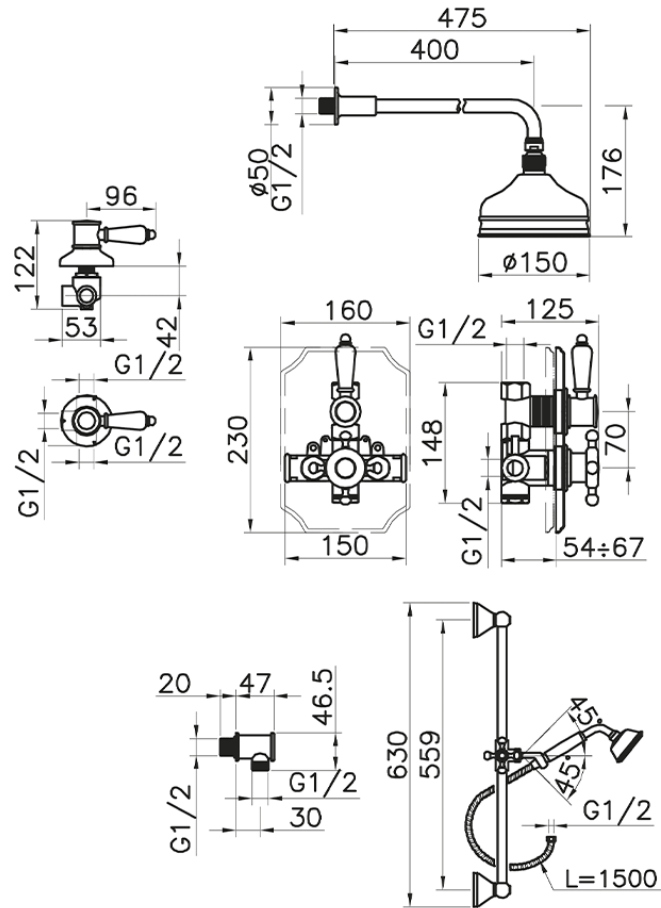

## Concealed thermostatic shower set VICTORIAN\_912.VT01H.

912.VT01H.

<https://en.huberitalia.com/concealed-thermostatic-shower-set-victorian-912-vt01h>

2026-05-02