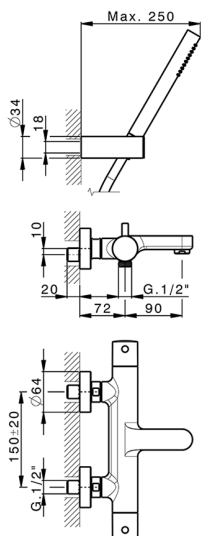

Thermostatic bath mixer M32_MTD23016

MODEL **MTD23016**

Thermostatic bath mixer, with shower set, wall mounted swivel handshower bracket, 23 mm Brass One Spray handshower, 150 cm smooth SUPREME Flexible Hose

AVAILABLE FINISHINGS

-  **21** 21 Chrome
-  **26** 26 Old Copper
-  **2F** 2F Brushed Nickel
-  **2W** 2W Brushed Gold
-  **40** 40 Matt Black
-  **4Q** 4Q Matt White

CHARACTERISTICS

Cartridge Spare Parts **24.04A.PP**

Argo 2 (long filter) Thermostatic Valve

DeviaStop

The Huber Devia Stop technology allows to adjust the water flow and to direct it to the selected output point (overhead soaker, hand shower, etc).

Thermostatic