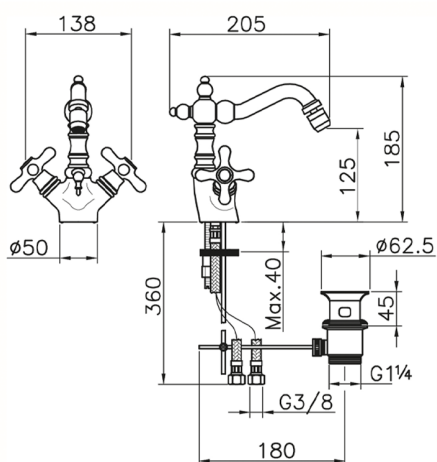

CHARACTERISTICS

2024-11-15