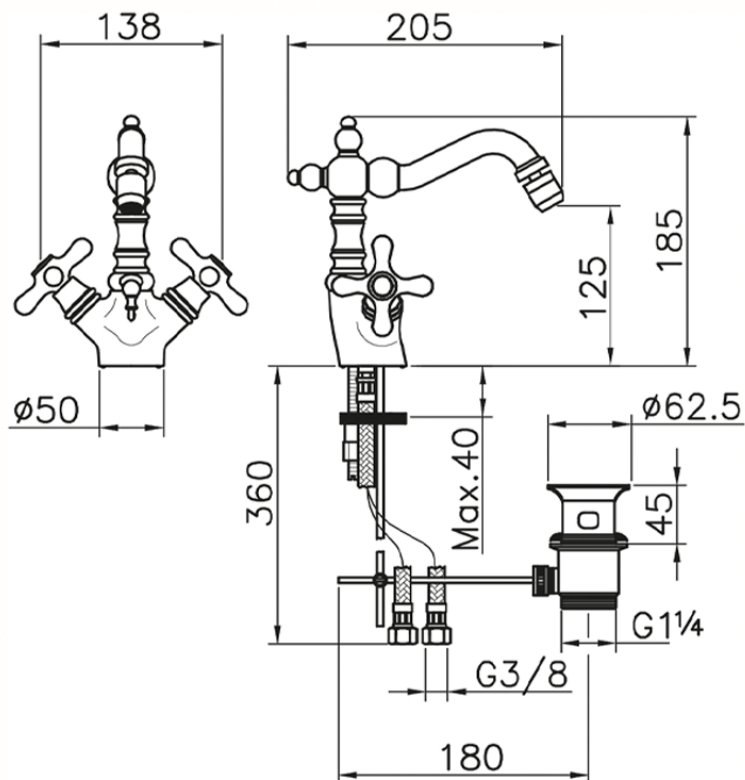

Bidet mixer CROISETTE\_CS000550

CS000550

<https://en.huberitalia.com/bidet-mixer-croisette-cs000550>

2024-11-15