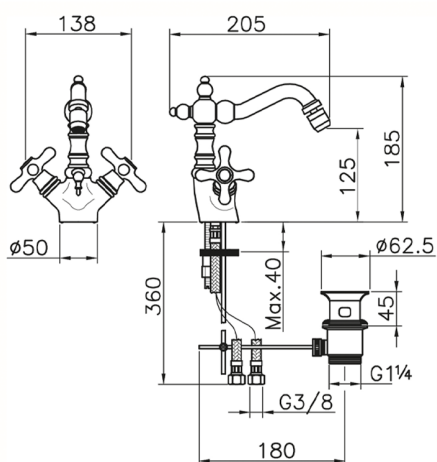

Bidet mixer CROISSETTE_CS000550

MODEL **CS000550**

Bidet mixer, with automatic 1"1/4 automatic pop-up waste, swivel spout, G.3/8" stainless steel flexible hose

AVAILABLE FINISHINGS

-  **21** 21 Chrome
-  **27** 27 Old Bronze
-  **2G** 2G Antique Gold
-  **2W** 2W Brushed Gold