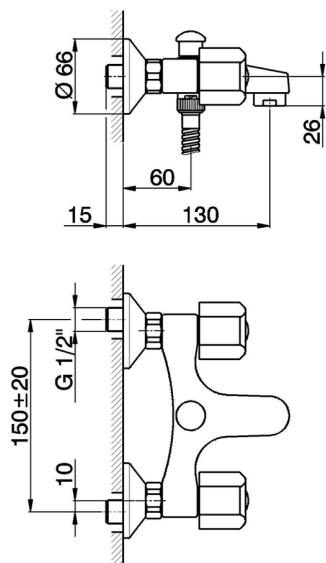

## Bath mixer EVA\_EV000150

MODEL **EV000150**

Bath mixer, without shower set, 1/2" M flexible connection, without handles

AVAILABLE FINISHINGS

CHARACTERISTICS

2024-11-15