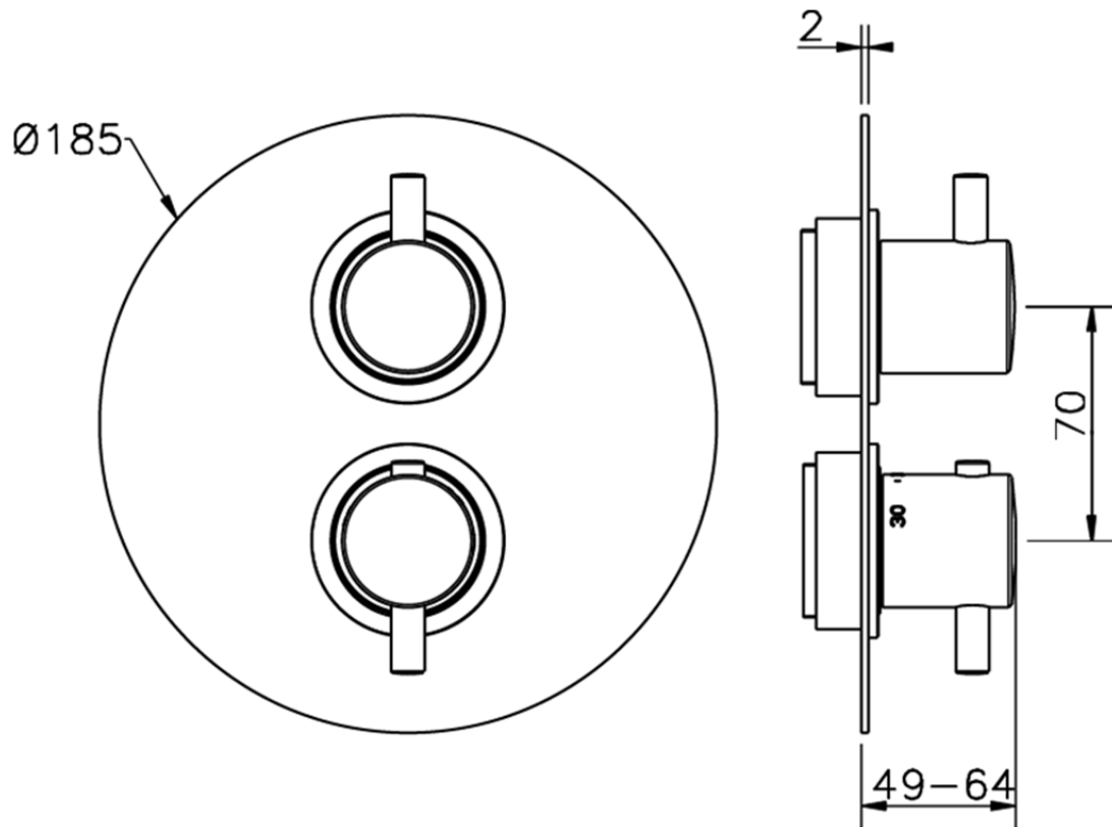

Exposed part for con.thermo.shower valve, 2-outlet THERMO_K2018100

K2018100

<https://en.huberitalia.com/exposed-part-for-con-thermo-shower-valve-2-outlet-thermo-k2018100>

Piastra/Plate/Plaque/Platte/Placa

2-3mm: XX 25-40 YY 76-91

10 mm: XX 16-31 YY 65-80

ZB018101

<https://en.huberitalia.com/2-outlet-concealed-thermostatic-shower-valve-concealed-zb018101>

2024-11-13