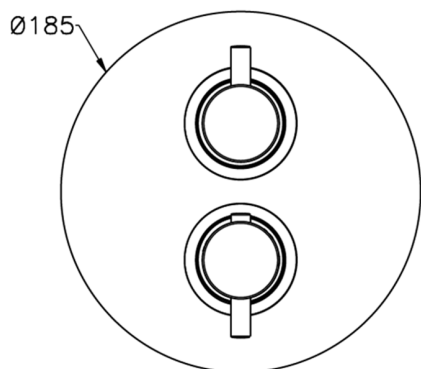

Exposed part for con.thermo.shower valve, 2-outlet THERMO_K2018100

MODEL **K2018100**

Exposed part for 2-outlet thermostatic mixer, with 2-outlet diverter, without concealed part, for item ZB018101

AVAILABLE FINISHINGS

- **21** 21 Chrome
- **26** 26 Old Copper
- **2F** 2F Brushed Nickel
- **2W** 2W Brushed Gold
- **40** 40 Matt Black
- **4Q** 4Q Matt White

CHARACTERISTICS

Installation **Concealed**
Required concealed parts **ZB018101**

Thermostatic

The Huber thermostatic is your personal water manager, helping you to handle, control and save water and energy.