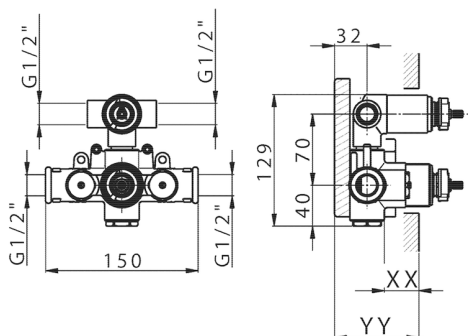

## 2-outlet Concealed thermostatic shower valve CONCEALED\_ZB018101

MODEL **ZB018101**

2-outlet Concealed thermostatic mixer, with 2-outlet diverter, without trim kit

AVAILABLE FINISHINGS

CHARACTERISTICS

Installation **Concealed**

Cartridge Spare Parts **24.04A.PP**

**8x20 Plus P Thermostatic Valve**

Concealed **1**

Piastra/Plate/Plaque/Platte/Placa

2-3mm: XX 25-40 YY 76-91

10 mm: XX 16-31 YY 65-80