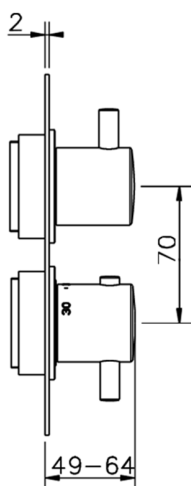

Exposed part for con.thermo.shower valve, 2-outlet THERMO_K2018100

MODEL **K2018100**

Exposed part for 2-outlet thermostatic mixer, with 2-outlet diverter, without concealed part, for item ZB018101

AVAILABLE FINISHINGS

- **21** 21 Chrome
- **26** 26 Old Copper
- **2F** 2F Brushed Nickel
- **2W** 2W Brushed Gold
- **40** 40 Matt Black
- **4Q** 4Q Matt White

CHARACTERISTICS

Installation **Concealed**
Required concealed parts **ZB018101**

Thermostatic

The Huber thermostatic is your personal water manager, helping you to handle, control and save water and energy.