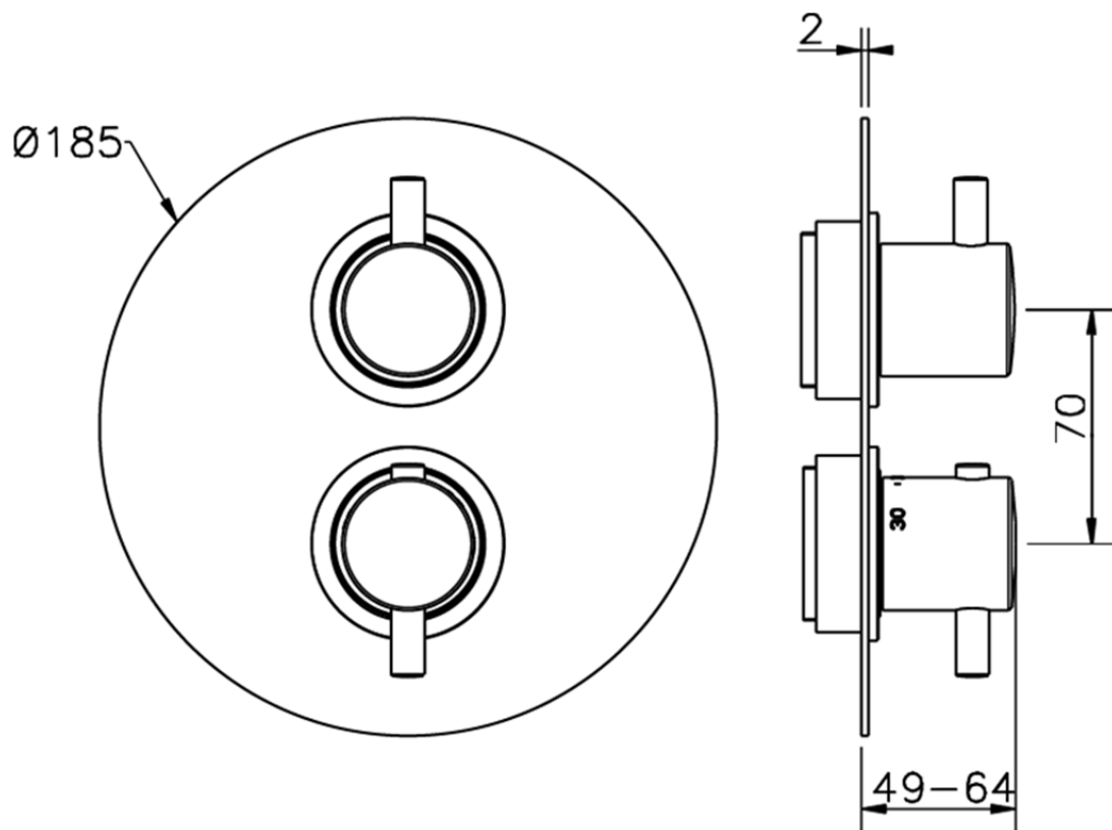

Exposed part for con.thermo.shower valve, 2-outlet THERMO_K2018100

K2018100

<https://en.huberitalia.com/exposed-part-for-con-thermo-shower-valve-2-outlet-thermo-k2018100>

Piastra/Plate/Plaque/Platte/Placa

2-3mm: XX 25-40 YY 76-91

10 mm: XX 16-31 YY 65-80