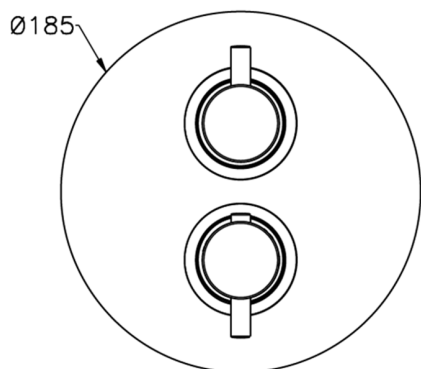

Exposed part for con.thermo.shower valve, 2-outlet THERMO_K2018100

MODEL **K2018100**

Exposed part for 2-outlet thermostatic mixer, with 2-outlet diverter, without concealed part, for item ZB018101

AVAILABLE FINISHINGS

-  **21** 21 Chrome
-  **26** 26 Old Copper
-  **2F** 2F Brushed Nickel
-  **2W** 2W Brushed Gold
-  **40** 40 Matt Black
-  **4Q** 4Q Matt White

CHARACTERISTICS

Installation **Concealed**
 Required concealed parts **ZB018101**

Concealed **1**

Piastra/Plate/Plaque/Platte/Placa

2-3mm: XX 25-40 YY 76-91

10 mm: XX 16-31 YY 65-80

DeviaStop

The Huber Devia Stop technology allows to adjust the water flow and to direct it to the selected output point (overhead soaker, hand shower, etc).