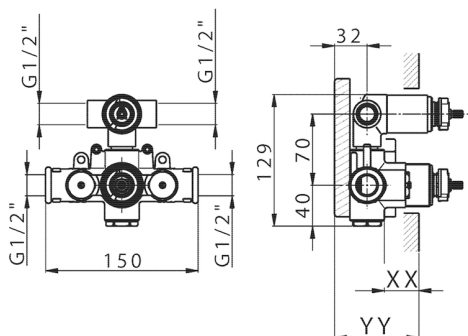

2-outlet Concealed thermostatic mixer, with 2-outlet diverter, without trim kit

AVAILABLE FINISHINGS

04 04 Without finishing

CHARACTERISTICS

Installation **Concealed**

Cartridge Spare Parts **24.04A.PP**

8x20 Plus P Thermostatic Valve

Concealed **1**

Piastra/Plate/Plaque/Platte/Placa

2-3mm: XX 25-40 YY 76-91

10 mm: XX 16-31 YY 65-80

DeviaStop

The Huber Devia Stop technology allows to adjust the water flow and to direct it to the selected output point (overhead soaker, hand shower, etc).