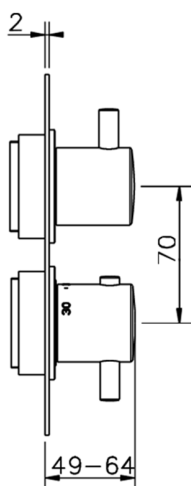

Exposed part for con.thermo.shower valve, 2-outlet THERMO_K2018100

MODEL **K2018100**

Exposed part for 2-outlet thermostatic mixer, with 2-outlet diverter, without concealed part, for item ZB018101

AVAILABLE FINISHINGS

-  **21** 21 Chrome
-  **26** 26 Old Copper
-  **2F** 2F Brushed Nickel
-  **2W** 2W Brushed Gold
-  **40** 40 Matt Black
-  **4Q** 4Q Matt White

CHARACTERISTICS

Installation **Concealed**
 Required concealed parts **ZB018101**

2-outlet Concealed thermostatic mixer, with 2-outlet diverter, without trim kit

AVAILABLE FINISHINGS

04 04 Without finishing

CHARACTERISTICS

Installation **Concealed**

Cartridge Spare Parts **24.04A.PP**

8x20 Plus P Thermostatic Valve

Concealed **1**

Piastra/Plate/Plaque/Platte/Placa

2-3mm: XX 25-40 YY 76-91

10 mm: XX 16-31 YY 65-80

DeviaStop

The Huber Devia Stop technology allows to adjust the water flow and to direct it to the selected output point (overhead soaker, hand shower, etc).