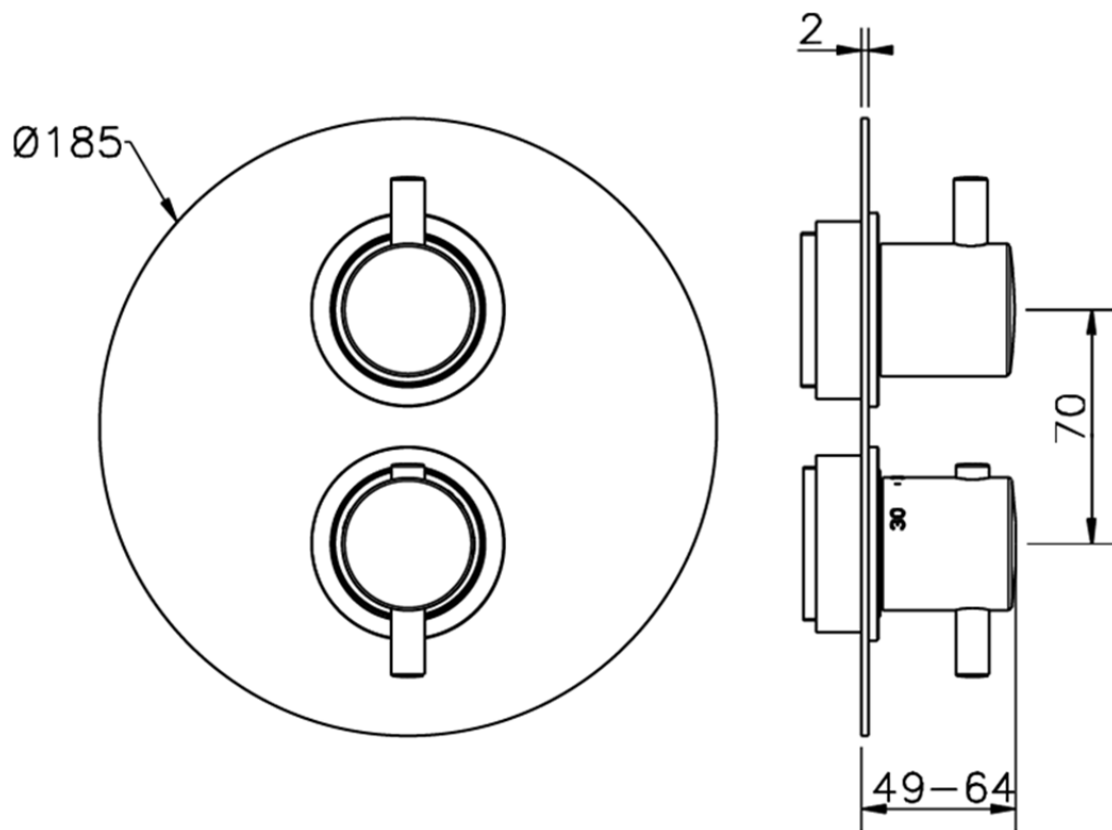

Exposed part for con.thermo.shower valve, 2-outlet THERMO_K2018100

K2018100

<https://en.huberitalia.com/exposed-part-for-con-thermo-shower-valve-2-outlet-thermo-k2018100>

Piastra/Plate/Plaque/Platte/Placa

2-3mm: XX 25-40 YY 76-91

10 mm: XX 16-31 YY 65-80

ZB018101

<https://en.huberitalia.com/2-outlet-concealed-thermostatic-shower-valve-concealed-zb018101>

2024-11-14