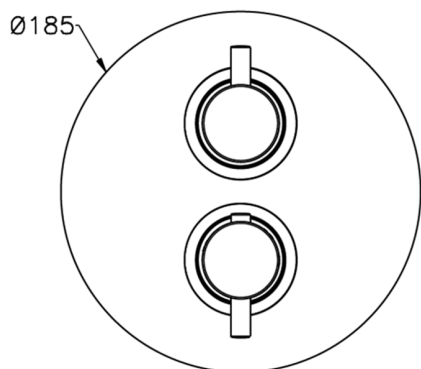

Exposed part for con.thermo.shower valve, 2-outlet THERMO_K2018100

MODEL **K2018100**

Exposed part for 2-outlet thermostatic mixer, with 2-outlet diverter, without concealed part, for item ZB018101

AVAILABLE FINISHINGS

-  **21** 21 Chrome
-  **26** 26 Old Copper
-  **2F** 2F Brushed Nickel
-  **2W** 2W Brushed Gold
-  **40** 40 Matt Black
-  **4Q** 4Q Matt White

CHARACTERISTICS

Installation **Concealed**
 Required concealed parts **ZB018101**

Piastra/Plate/Plaque/Platte/Placa

2-3mm: XX 25-40 YY 76-91

10 mm: XX 16-31 YY 65-80

DeviaStop

The Huber Devia Stop technology allows to adjust the water flow and to direct it to the selected output point (overhead soaker, hand shower, etc).