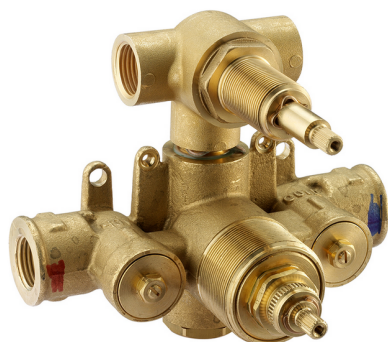

Exposed part for con.thermo.shower valve, 2-outlet THERMO_K2018100

MODEL **K2018100**

Exposed part for 2-outlet thermostatic mixer, with 2-outlet diverter, without concealed part, for item ZB018101

AVAILABLE FINISHINGS

-  **21** 21 Chrome
-  **26** 26 Old Copper
-  **2F** 2F Brushed Nickel
-  **2W** 2W Brushed Gold
-  **40** 40 Matt Black
-  **4Q** 4Q Matt White

CHARACTERISTICS

Installation **Concealed**
 Required concealed parts **ZB018101**

Thermostatic

The Huber thermostatic is your personal water manager, helping you to handle, control and save water and energy.

2-outlet Concealed thermostatic shower valve CONCEALED_ZB018101

MODEL **ZB018101**

2-outlet Concealed thermostatic mixer, with 2-outlet diverter, without trim kit

AVAILABLE FINISHINGS

CHARACTERISTICS

Installation	Concealed
Cartridge Spare Parts	24.04A.PP
8x20 Plus P Thermostatic Valve	
Concealed	1