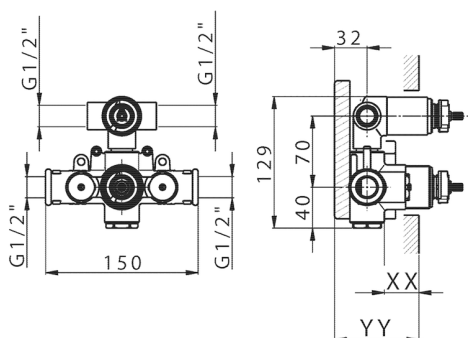

2-outlet Concealed thermostatic mixer, with 2-outlet diverter, without trim kit

AVAILABLE FINISHINGS

CHARACTERISTICS

Installation	Concealed
Cartridge Spare Parts	24.04A.PP
8x20 Plus P Thermostatic Valve	
Concealed	1

Piastra/Plate/Plaque/Platte/Placa

2-3mm: XX 25-40 YY 76-91

10 mm: XX 16-31 YY 65-80

DeviaStop

The Huber Devia Stop technology allows to adjust the water flow and to direct it to the selected output point (overhead soaker, hand shower, etc).