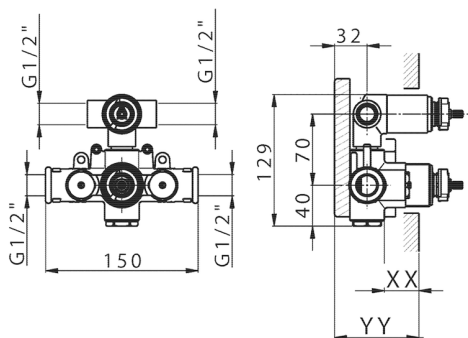

2-outlet Concealed thermostatic mixer, with 2-outlet diverter, without trim kit

AVAILABLE FINISHINGS

CHARACTERISTICS

Installation	Concealed
Cartridge Spare Parts	24.04A.PP
8x20 Plus P Thermostatic Valve	
Concealed	1

Piastra/Plate/Plaque/Platte/Placa

2-3mm: XX 25-40 YY 76-91

10 mm: XX 16-31 YY 65-80

DeviaStop

The Huber Devia Stop technology allows to adjust the water flow and to direct it to the selected output point (overhead soaker, hand shower, etc).