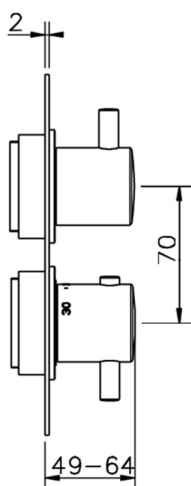

Exposed part for con.thermo.shower valve, 2-outlet THERMO_K2018100

MODEL **K2018100**

Exposed part for 2-outlet thermostatic mixer, with 2-outlet diverter, without concealed part, for item ZB018101

AVAILABLE FINISHINGS

-  **21** 21 Chrome
-  **26** 26 Old Copper
-  **2F** 2F Brushed Nickel
-  **2W** 2W Brushed Gold
-  **40** 40 Matt Black
-  **4Q** 4Q Matt White

CHARACTERISTICS

Installation **Concealed**
 Required concealed parts **ZB018101**

2-outlet Concealed thermostatic mixer, with 2-outlet diverter, without trim kit

AVAILABLE FINISHINGS

CHARACTERISTICS

Installation	Concealed
Cartridge Spare Parts	24.04A.PP
8x20 Plus P Thermostatic Valve	
Concealed	1

Piastra/Plate/Plaque/Platte/Placa

2-3mm: XX 25-40 YY 76-91

10 mm: XX 16-31 YY 65-80

DeviaStop

The Huber Devia Stop technology allows to adjust the water flow and to direct it to the selected output point (overhead soaker, hand shower, etc).