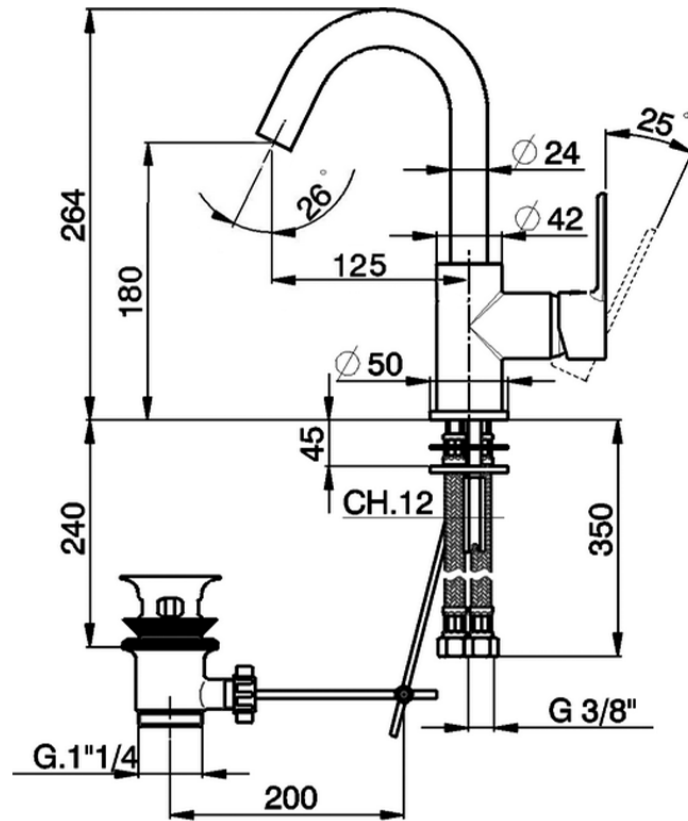

Single lever washbasin mixer EnergySave H2_H2000475

H2000475

<https://en.huberitalia.com/single-lever-washbasin-mixer-energysave-h2-h2000475>

2024-12-18