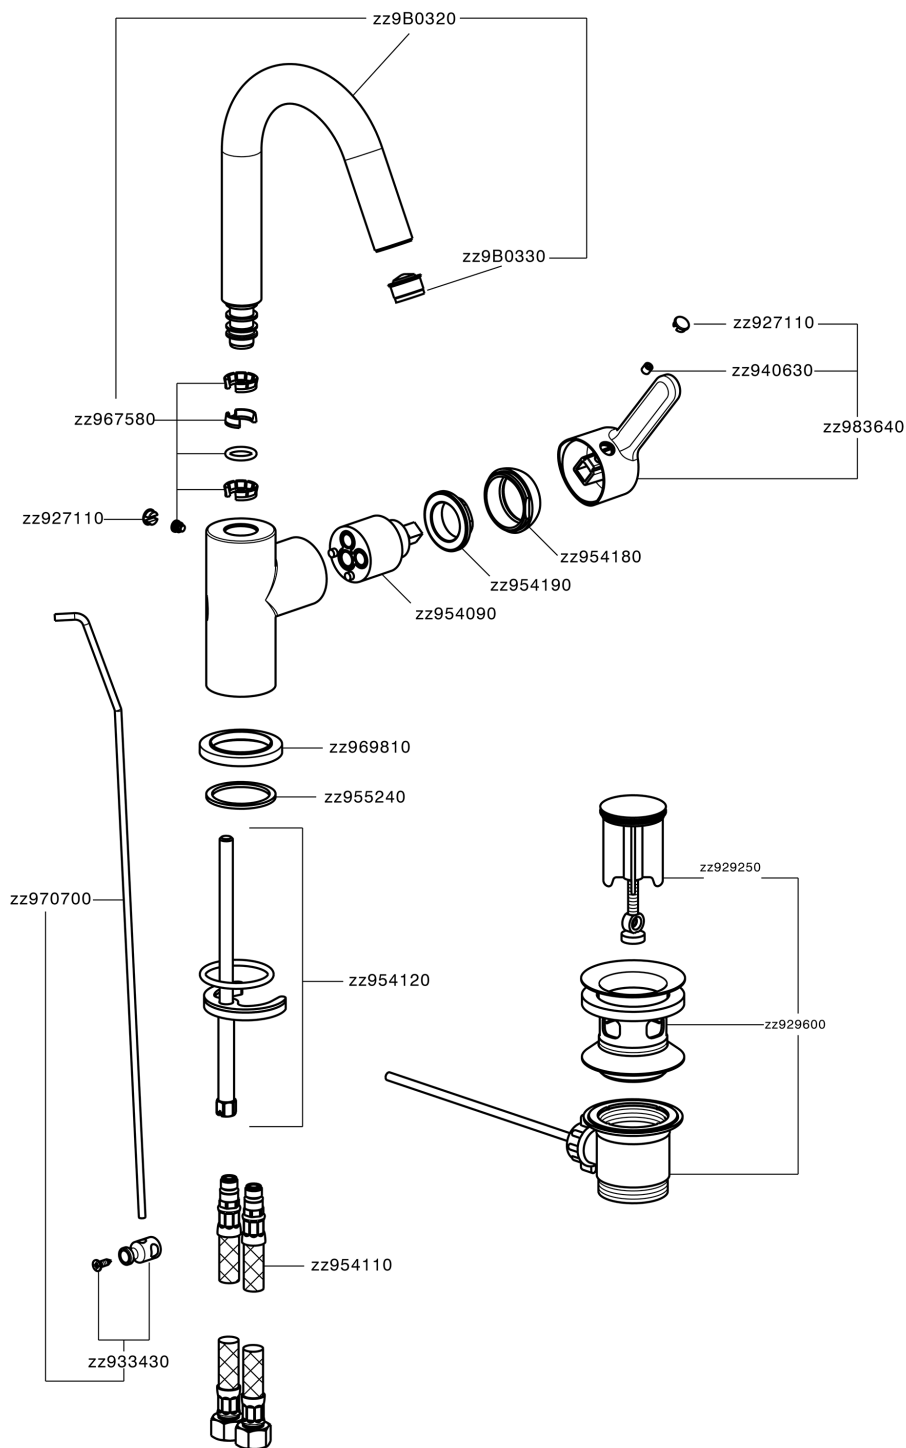

## Single lever washbasin mixer EnergySave H2\_H2000475

H2000475

<https://en.huberitalia.com/single-lever-washbasin-mixer-energysave-h2-h2000475>

2024-12-18