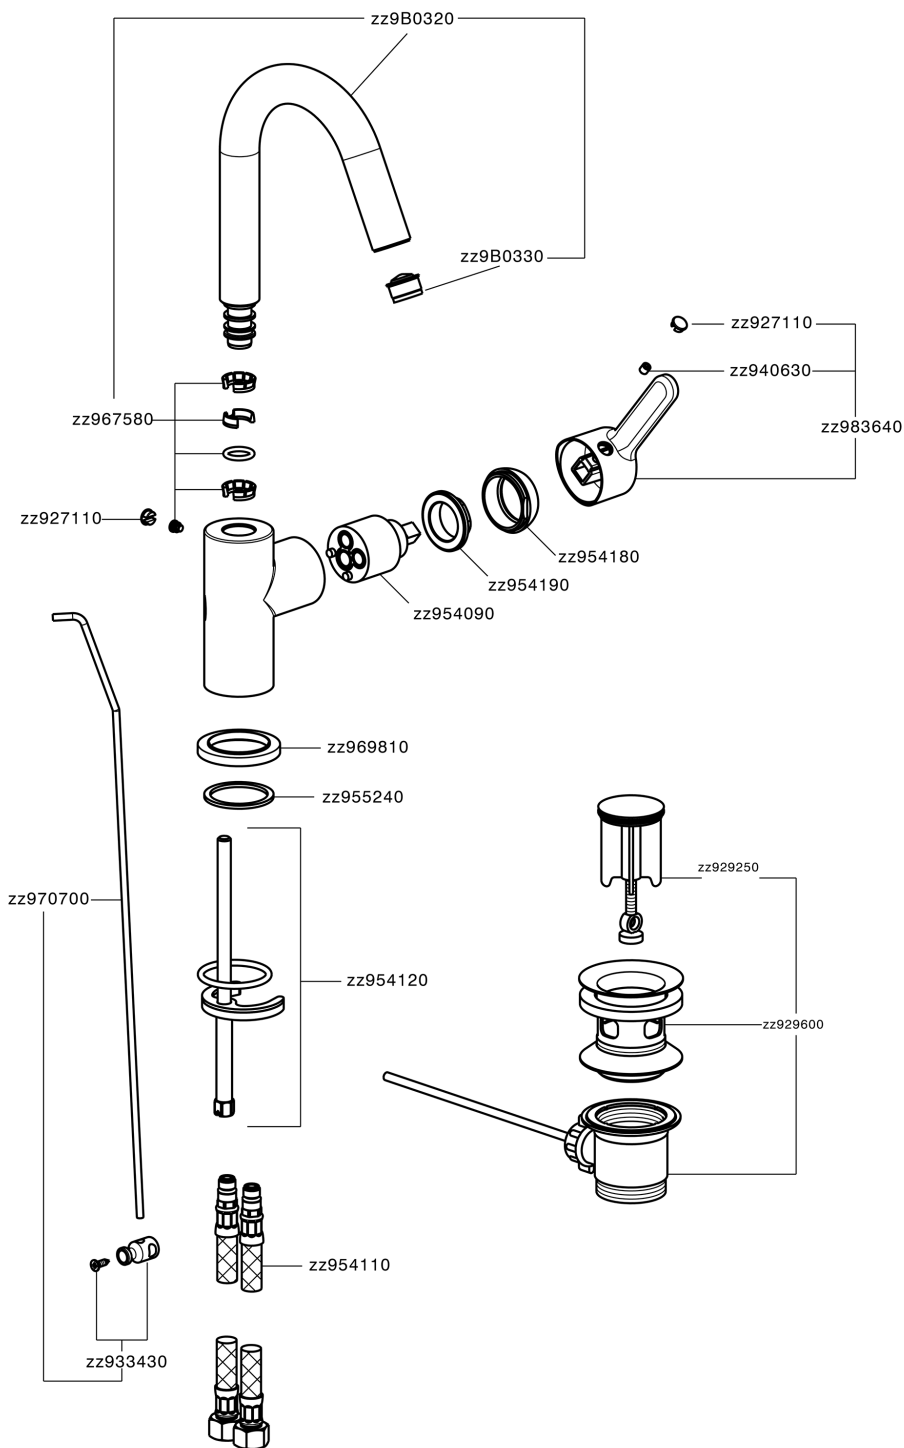

Single lever washbasin mixer EnergySave H2_H2000475

MODEL **H2000475**

Single lever washbasin mixer EnergySave, with 1"1/4 automatic pop-up waste, G.3/8" stainless steel flexible hoses

AVAILABLE FINISHINGS

CHARACTERISTICS

Cartridge Spare Parts **ZZ95409000**

35 mm Cartridge

EcoStop

EcoStop feature limits water flow to approximately 50% of maximum output with one point of resistance on setting. Push slightly past the middle stop only when full water output is required. This will save water up to 50%.

EnergySave

Thanks to the EnergySave device, only cold water will be drawn if the lever is operated in the central position, so that the water heater will not be engaged and no hot water wasted, leading to considerable savings in energy and costs. The temperature can be adjusted by rotating the lever to the left, until the desired temperature is reached.

Single lever washbasin mixer EnergySave H2_H2000475

H2000475

<https://en.huberitalia.com/single-lever-washbasin-mixer-energysave-h2-h2000475>

2024-12-18