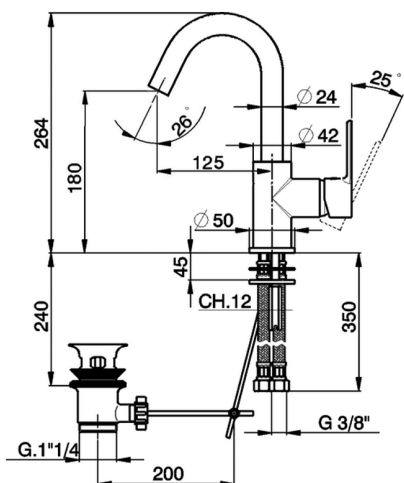

Single lever washbasin mixer EnergySave H2_H2000475

MODEL **H2000475**

Single lever washbasin mixer EnergySave, with 1"1/4 automatic pop-up waste, G.3/8" stainless steel flexible hoses

AVAILABLE FINISHINGS

CHARACTERISTICS

Cartridge Spare Parts **ZZ95409000**

35 mm Cartridge

EcoStop

EcoStop feature limits water flow to approximately 50% of maximum output with one point of resistance on setting. Push slightly past the middle stop only when full water output is required. This will save water up to 50%.

EnergySave

Thanks to the EnergySave device, only cold water will be drawn if the lever is operated in the central position, so that the water heater will not be engaged and no hot water wasted, leading to considerable savings in energy and costs. The temperature can be adjusted by rotating the lever to the left, until the desired temperature is reached.

Single lever washbasin mixer EnergySave H2_H2000475

H2000475

<https://en.huberitalia.com/single-lever-washbasin-mixer-energysave-h2-h2000475>

2024-12-18