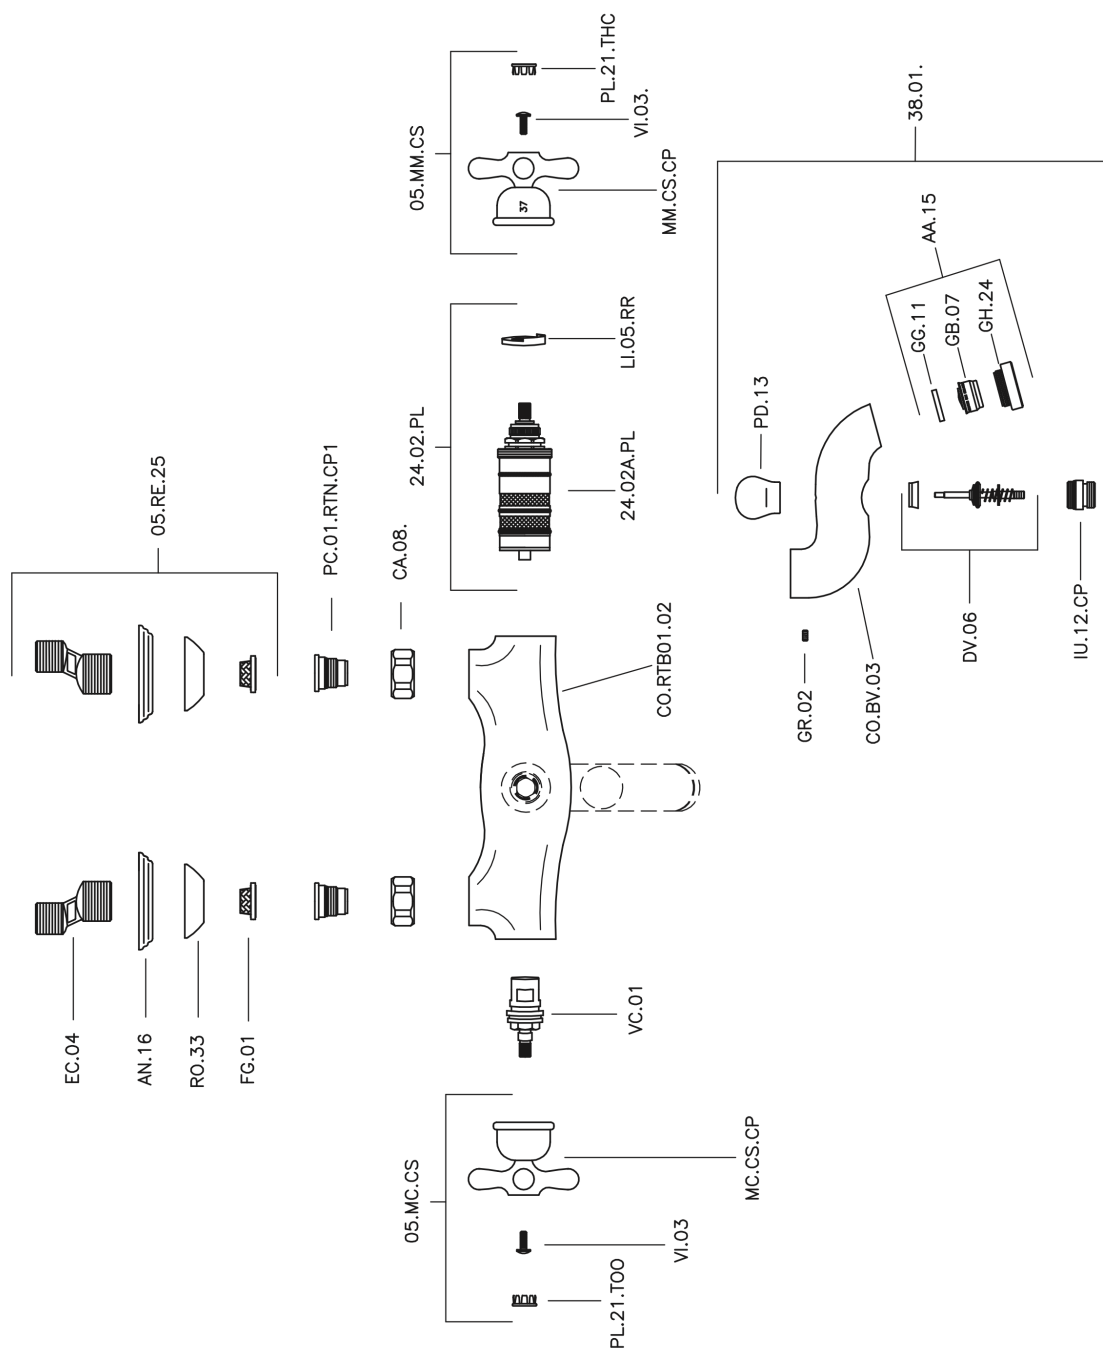

Thermostatic bath mixer CROISSETTE_CST27010

MODEL **CST27010**

Thermostatic bath mixer, without shower set, 1/2" M flexible connection

AVAILABLE FINISHINGS

-  **21** 21 Chrome
-  **27** 27 Old Bronze
-  **2G** 2G Antique Gold
-  **2W** 2W Brushed Gold

CHARACTERISTICS

Cartridge Spare Parts **24.04A.PP**

8x20 Plus P Thermostatic Valve

Thermostatic

The Huber thermostatic is your personal water manager, helping you to handle, control and save water and energy.

Thermostatic bath mixer CROISSETTE_CST27010

CST27010

<https://en.huberitalia.com/thermostatic-bath-mixer-croisette-cst27010>

2024-12-19