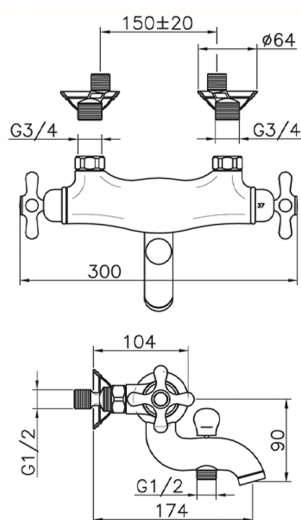

Thermostatic bath mixer CROISSETTE_CST27010

MODEL **CST27010**

Thermostatic bath mixer, without shower set, 1/2" M flexible connection

AVAILABLE FINISHINGS

-  **21** 21 Chrome
-  **27** 27 Old Bronze
-  **2G** 2G Antique Gold
-  **2W** 2W Brushed Gold

CHARACTERISTICS

Cartridge Spare Parts **24.04A.PP**

8x20 Plus P Thermostatic Valve

Thermostatic

The Huber thermostatic is your personal water manager, helping you to handle, control and save water and energy.