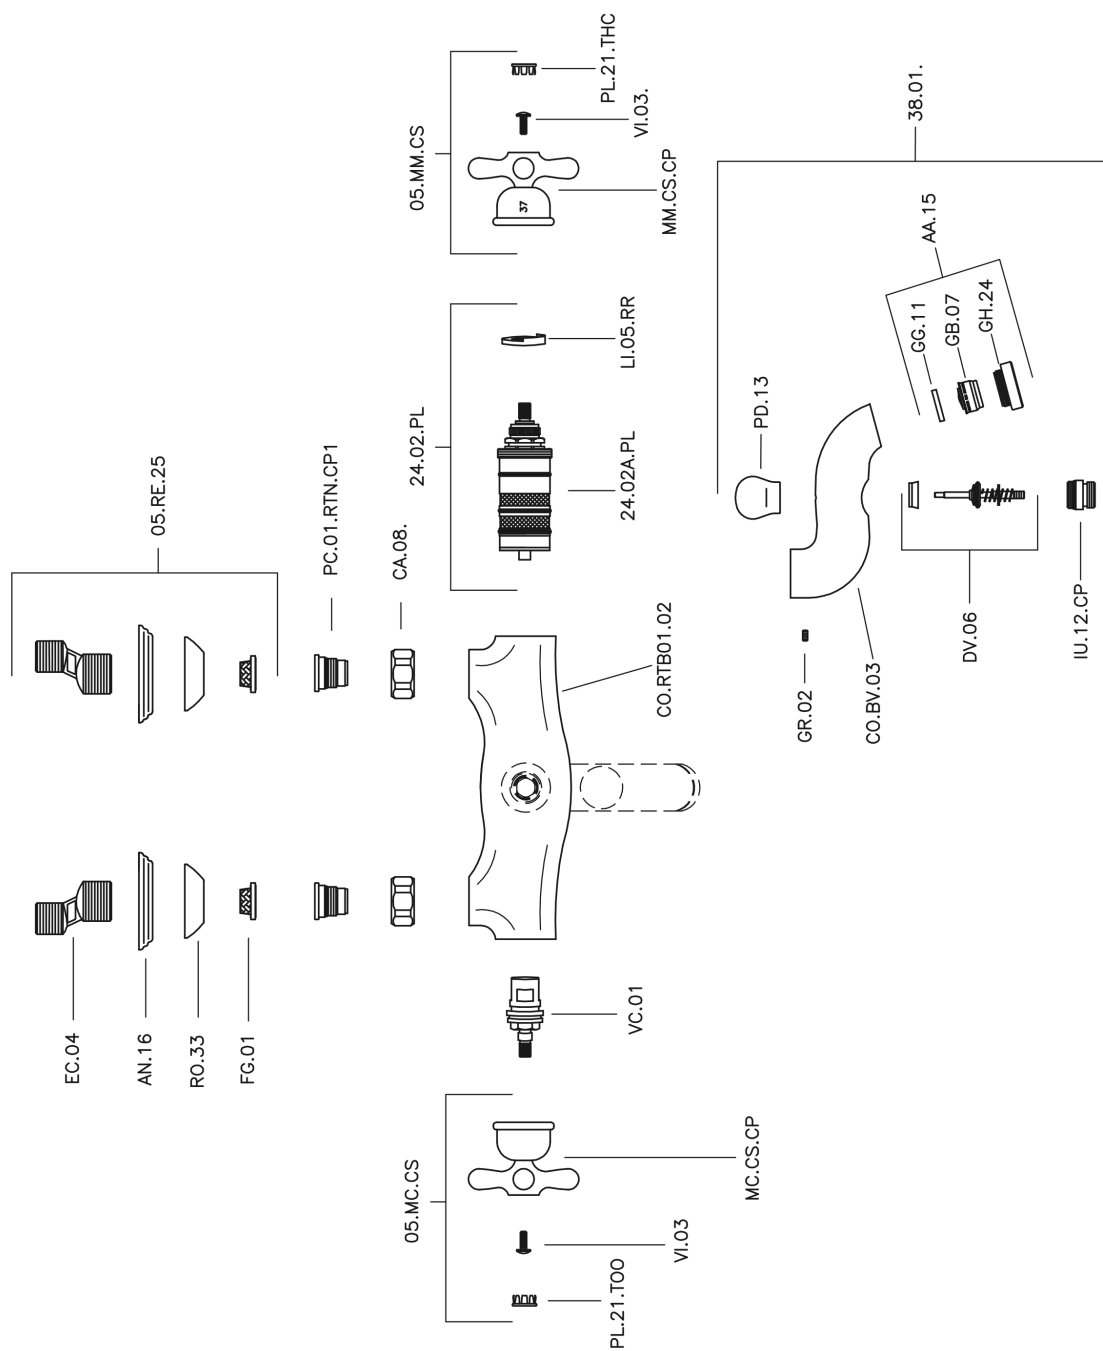

Thermostatic bath mixer CROISSETTE_CST27010

MODEL **CST27010**

Thermostatic bath mixer, without shower set, 1/2" M flexible connection

AVAILABLE FINISHINGS

-  **21** 21 Chrome
-  **27** 27 Old Bronze
-  **2G** 2G Antique Gold
-  **2W** 2W Brushed Gold

CHARACTERISTICS

Cartridge Spare Parts **24.04A.PP**

8x20 Plus P Thermostatic Valve

Thermostatic

The Huber thermostatic is your personal water manager, helping you to handle, control and save water and energy.

Thermostatic bath mixer CROISSETTE_CST27010

CST27010

<https://en.huberitalia.com/thermostatic-bath-mixer-croisette-cst27010>

2024-12-18