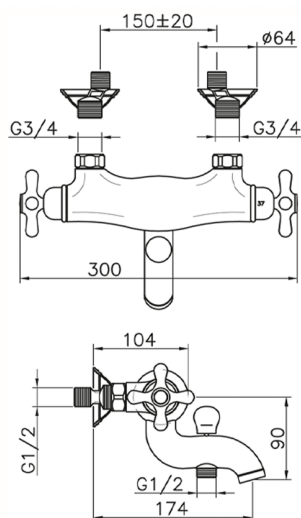

Thermostatic bath mixer CROISSETTE_CST27010

MODEL **CST27010**

Thermostatic bath mixer, without shower set, 1/2" M flexible connection

AVAILABLE FINISHINGS

-  **21** 21 Chrome
-  **27** 27 Old Bronze
-  **2G** 2G Antique Gold
-  **2W** 2W Brushed Gold

CHARACTERISTICS

Cartridge Spare Parts **24.04A.PP**

8x20 Plus P Thermostatic Valve

Thermostatic

The Huber thermostatic is your personal water manager, helping you to handle, control and save water and energy.