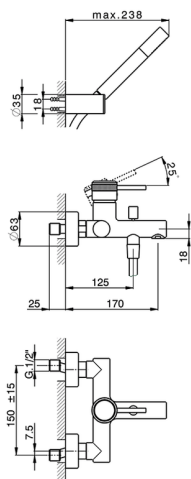

Single lever bath mixer, with shower set CHRONOS_CR000126

MODEL **CR000126**

Single lever bath mixer, with shower set, wall mounted adjustable handshower bracket, Brass D.24mm minimalistic one spray handshower, 150 cm SUPREME flexible hose

AVAILABLE FINISHINGS

-  **21** 21 Chrome
-  **2F** 2F Brushed Nickel
-  **2Q** 2Q Black Titanium

CHARACTERISTICS

Cartridge Spare Parts **ZZ95435000**

35 mm Cartridge

2026-06-06