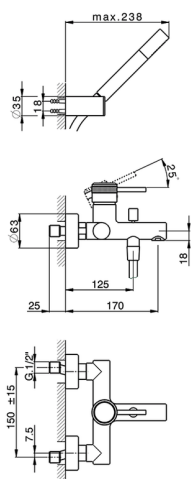

Single lever bath mixer, with shower set CHRONOS_CR000126

MODEL **CR000126**

Single lever bath mixer, with shower set, wall mounted adjustable handshower bracket, Brass D.24mm minimalistic one spray handshower, 150 cm SUPREME flexible hose

AVAILABLE FINISHINGS

-  **21** 21 Chrome
-  **2F** 2F Brushed Nickel
-  **2Q** 2Q Black Titanium

CHARACTERISTICS

Cartridge Spare Parts **ZZ95435000**

35 mm Cartridge

2026-06-26