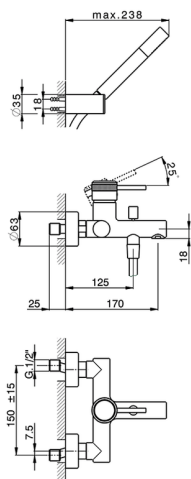

Single lever bath mixer, with shower set CHRONOS_CR000126

MODEL **CR000126**

Single lever bath mixer, with shower set, wall mounted adjustable handshower bracket, Brass D.24mm minimalistic one spray handshower, 150 cm SUPREME flexible hose

AVAILABLE FINISHINGS

-  **21** 21 Chrome
-  **2F** 2F Brushed Nickel
-  **2Q** 2Q Black Titanium

CHARACTERISTICS

Cartridge Spare Parts **ZZ95435000**

35 mm Cartridge

2026-04-11