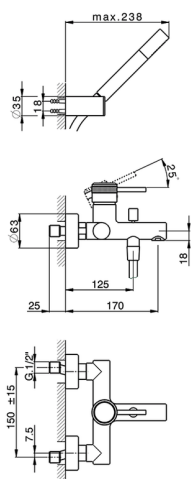

Single lever bath mixer, with shower set CHRONOS_CR000126

MODEL **CR000126**

Single lever bath mixer, with shower set, wall mounted adjustable handshower bracket, Brass
D.24mm minimalistic one spray handshower, 150 cm SUPREME flexible hose

AVAILABLE FINISHINGS

-  **21** 21 Chrome
-  **2F** 2F Brushed Nickel
-  **2Q** 2Q Black Titanium

CHARACTERISTICS

Cartridge Spare Parts **ZZ95435000**

35 mm Cartridge

2026-06-13