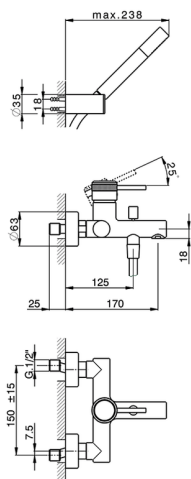

Single lever bath mixer, with shower set CHRONOS_CR000126

MODEL **CR000126**

Single lever bath mixer, with shower set, wall mounted adjustable handshower bracket, Brass D.24mm minimalistic one spray handshower, 150 cm SUPREME flexible hose

AVAILABLE FINISHINGS

-  **21** 21 Chrome
-  **2F** 2F Brushed Nickel
-  **2Q** 2Q Black Titanium

CHARACTERISTICS

Cartridge Spare Parts **ZZ95435000**

35 mm Cartridge

2026-04-06