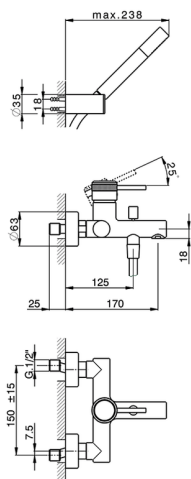

Single lever bath mixer, with shower set CHRONOS_CR000126

MODEL **CR000126**

Single lever bath mixer, with shower set, wall mounted adjustable handshower bracket, Brass D.24mm minimalistic one spray handshower, 150 cm SUPREME flexible hose

AVAILABLE FINISHINGS

-  **21** 21 Chrome
-  **2F** 2F Brushed Nickel
-  **2Q** 2Q Black Titanium

CHARACTERISTICS

Cartridge Spare Parts **ZZ95435000**

35 mm Cartridge

2026-04-26