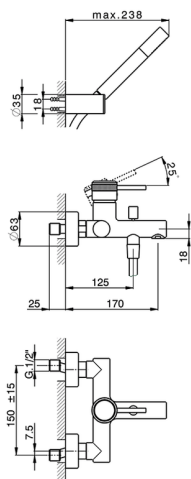

Single lever bath mixer, with shower set CHRONOS_CR000126

MODEL **CR000126**

Single lever bath mixer, with shower set, wall mounted adjustable handshower bracket, Brass D.24mm minimalistic one spray handshower, 150 cm SUPREME flexible hose

AVAILABLE FINISHINGS

- **21** 21 Chrome
- **2F** 2F Brushed Nickel
- **2Q** 2Q Black Titanium

CHARACTERISTICS

Cartridge Spare Parts **ZZ95435000**

35 mm Cartridge

2026-04-26