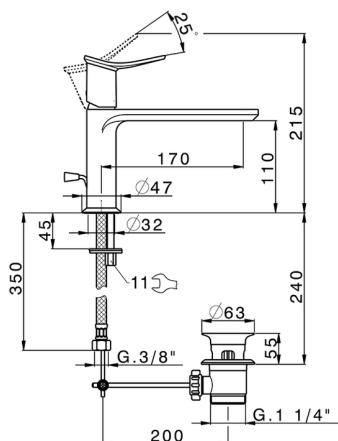

Single lever washbasin mixer HARLOCK_HK001514

MODEL **HK001514**

Single lever washbasin mixer, with 1"1/4 automatic pop-up waste, G.3/8" stainless steel flexible hose

AVAILABLE FINISHINGS

-  **21** 21 Chrome
-  **2P** 2P Rose Gold
-  **2Q** 2Q Black Titanium
-  **40** 40 Matt Black
-  **4Q** 4Q Matt White
-  **6T** 6T Chrome/Matt Black

CHARACTERISTICS

Cartridge Spare Parts **ZZ96550000**

25 mm Cartridge

2024-12-22