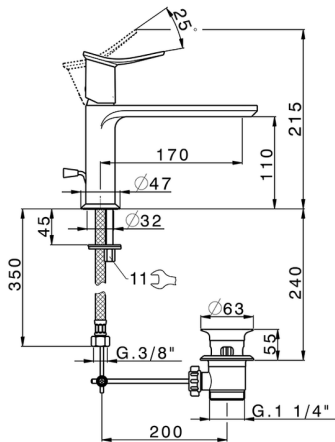

Single lever washbasin mixer HARLOCK_HK001514

MODEL **HK001514**

Single lever washbasin mixer, with 1"1/4 automatic pop-up waste, G.3/8" stainless steel flexible hose

AVAILABLE FINISHINGS

-  **21** 21 Chrome
-  **2P** 2P Rose Gold
-  **2Q** 2Q Black Titanium
-  **40** 40 Matt Black
-  **4Q** 4Q Matt White
-  **6T** 6T Chrome/Matt Black

CHARACTERISTICS

Cartridge Spare Parts **ZZ96550000**

25 mm Cartridge

2024-12-04