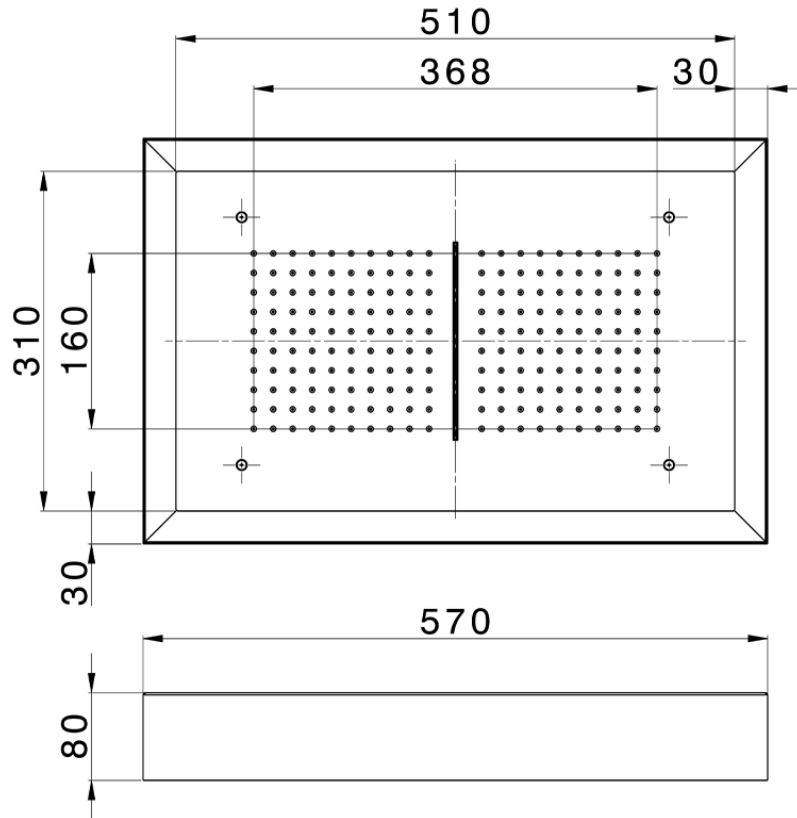

## 570x370 mm Chromotherapy Ceiling showerhead ZEN\_ZS1C0220

ZS1C0220

<https://en.huberitalia.com/570x370-mm-chromotherapy-ceiling-showerhead-zen-zs1c0220>

2026-06-15