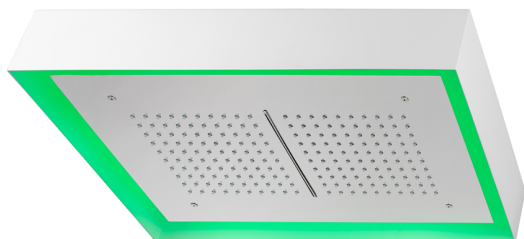

570x370 mm Chromotherapy Ceiling showerhead ZEN_ZS1C0220

MODEL **ZS1C0220**

570x370 mm Chromotherapy Ceiling showerhead, with white cover, rain, waterfall and chromotherapy functions, wireless control, Stainless Steel AISI 304

AVAILABLE FINISHINGS

- **D1** D1 Brushed Inox
- **40** 40 Matt Black
- **4Q** 4Q Matt White
- **D2** D2 Polished Inox

CHARACTERISTICS

2026-05-16