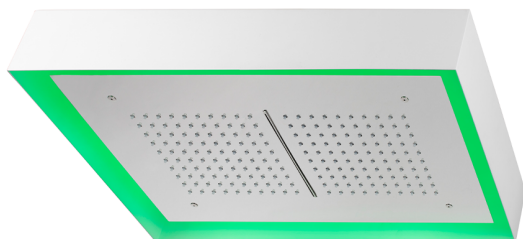

570x370 mm Chromotherapy Ceiling showerhead ZEN_ZS1C0220

MODEL **ZS1C0220**

570x370 mm Chromotherapy Ceiling showerhead, with white cover, rain, waterfall and chromotherapy functions, wireless control, Stainless Steel AISI 304

AVAILABLE FINISHINGS

-  **D1** D1 Brushed Inox
-  **40** 40 Matt Black
-  **4Q** 4Q Matt White
-  **D2** D2 Polished Inox

CHARACTERISTICS

2026-06-15