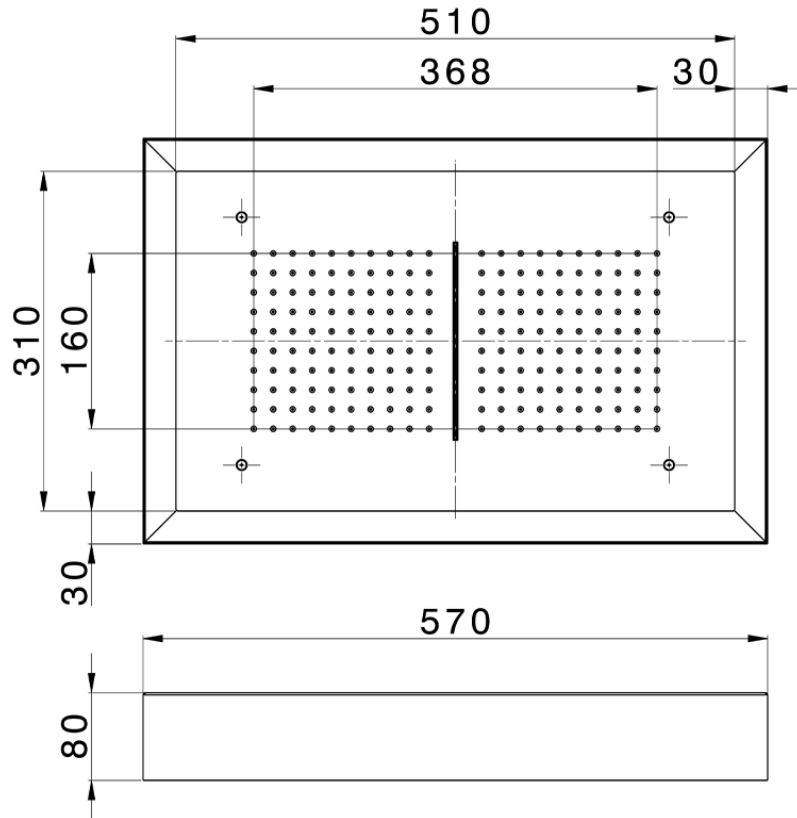

570x370 mm Chromotherapy Ceiling showerhead ZEN_ZS1C0220

ZS1C0220

<https://en.huberitalia.com/570x370-mm-chromotherapy-ceiling-showerhead-zen-zs1c0220>

2026-06-13