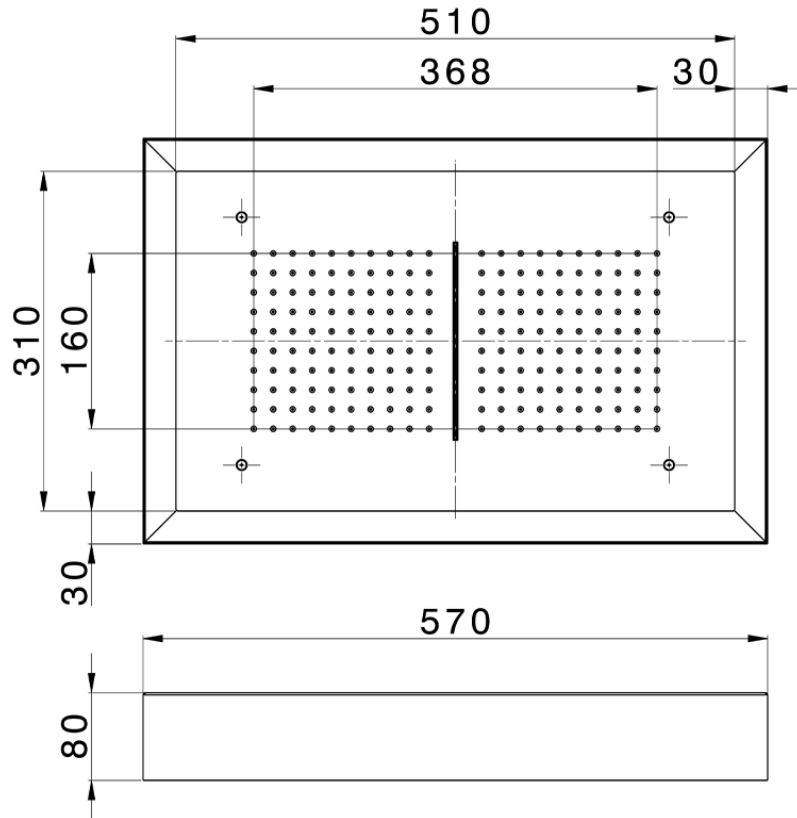

570x370 mm Chromotherapy Ceiling showerhead ZEN_ZS1C0220

ZS1C0220

<https://en.huberitalia.com/570x370-mm-chromotherapy-ceiling-showerhead-zen-zs1c0220>

2026-04-06