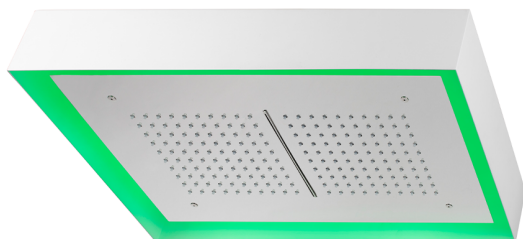

570x370 mm Chromotherapy Ceiling showerhead ZEN_ZS1C0220

MODEL **ZS1C0220**

570x370 mm Chromotherapy Ceiling showerhead, with white cover, rain, waterfall and chromotherapy functions, wireless control, Stainless Steel AISI 304

AVAILABLE FINISHINGS

-  **D1** D1 Brushed Inox
-  **40** 40 Matt Black
-  **4Q** 4Q Matt White
-  **D2** D2 Polished Inox

CHARACTERISTICS

2026-06-13