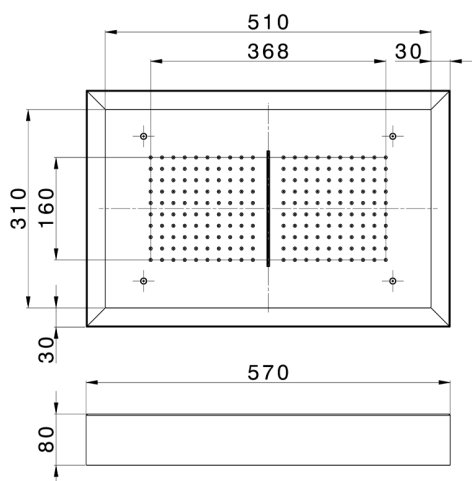

570x370 mm Chromotherapy Ceiling showerhead ZEN_ZS1C0220

MODEL **ZS1C0220**

570x370 mm Chromotherapy Ceiling showerhead, with white cover, rain, waterfall and chromotherapy functions, wireless control, Stainless Steel AISI 304

AVAILABLE FINISHINGS

- **D1** D1 Brushed Inox
- **40** 40 Matt Black
- **4Q** 4Q Matt White
- **D2** D2 Polished Inox

CHARACTERISTICS

2026-04-06