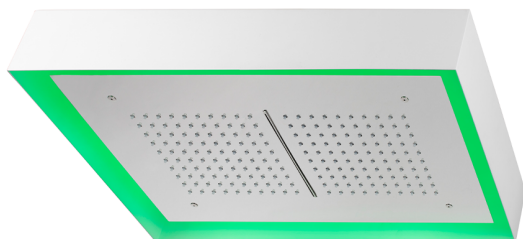

570x370 mm Chromotherapy Ceiling showerhead ZEN_ZS1C0220

MODEL **ZS1C0220**

570x370 mm Chromotherapy Ceiling showerhead, with white cover, rain, waterfall and chromotherapy functions, wireless control, Stainless Steel AISI 304

AVAILABLE FINISHINGS

-  **D1** D1 Brushed Inox
-  **40** 40 Matt Black
-  **4Q** 4Q Matt White
-  **D2** D2 Polished Inox

CHARACTERISTICS

2026-04-06