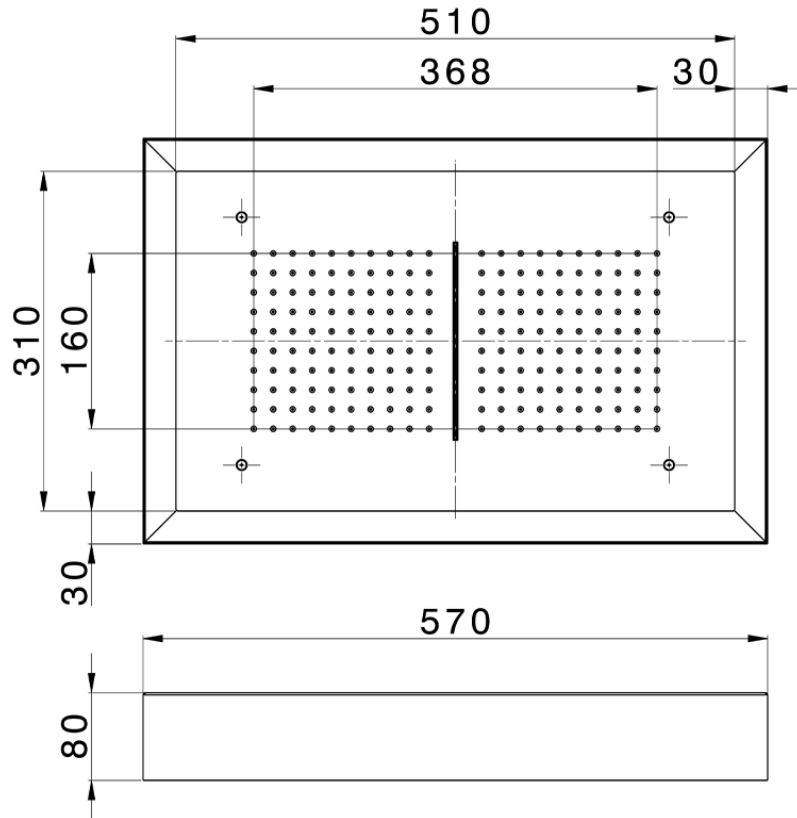

570x370 mm Chromotherapy Ceiling showerhead ZEN_ZS1C0220

ZS1C0220

<https://en.huberitalia.com/570x370-mm-chromotherapy-ceiling-showerhead-zen-zs1c0220>

2026-06-15