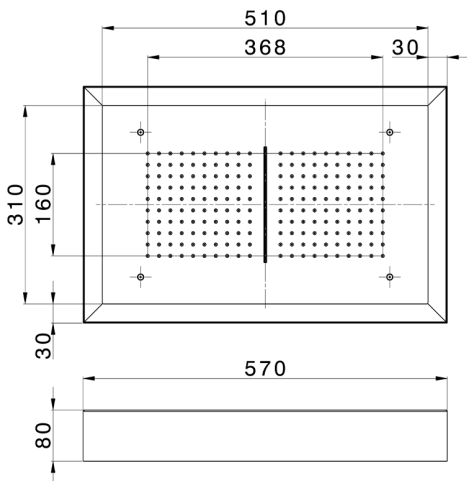

570x370 mm Chromotherapy Ceiling showerhead ZEN_ZS1C0220

MODEL **ZS1C0220**

570x370 mm Chromotherapy Ceiling showerhead, with white cover, rain, waterfall and chromotherapy functions, wireless control, Stainless Steel AISI 304

AVAILABLE FINISHINGS

- **D1** D1 Brushed Inox
- **40** 40 Matt Black
- **4Q** 4Q Matt White
- **D2** D2 Polished Inox

CHARACTERISTICS

2026-04-08