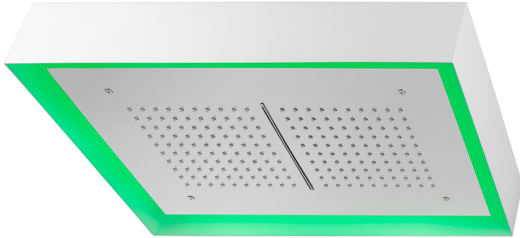

570x370 mm Chromotherapy Ceiling showerhead ZEN_ZS1C0220

MODEL **ZS1C0220**

570x370 mm Chromotherapy Ceiling showerhead, with white cover, rain, waterfall and chromotherapy functions, wireless control, Stainless Steel AISI 304

AVAILABLE FINISHINGS

-  **D1** D1 Brushed Inox
-  **40** 40 Matt Black
-  **4Q** 4Q Matt White
-  **D2** D2 Polished Inox

CHARACTERISTICS

2026-04-08