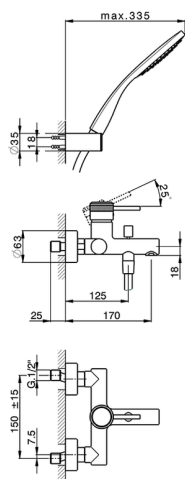

Single lever bath mixer, with shower set CHRONOS_CR000123

MODEL **CR000123**

Single lever bath mixer, with shower set, wall mounted adjustable handshower bracket, 130 mm ABS Emotion one spray handshower, 150 cm SUPREME smooth flexible hose

AVAILABLE FINISHINGS

- 
21 21 Chrome
- 
2F 2F Brushed Nickel
- 
2Q 2Q Black Titanium

CHARACTERISTICS

Cartridge Spare Parts **ZZ95435000**

35 mm Cartridge

2026-04-26