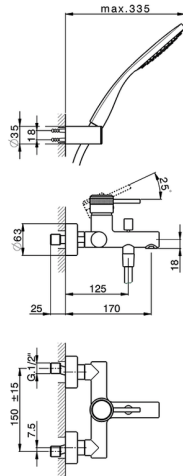

Single lever bath mixer, with shower set CHRONOS_CR000123

MODEL **CR000123**

Single lever bath mixer, with shower set, wall mounted adjustable handshower bracket, 130 mm ABS Emotion one spray handshower, 150 cm SUPREME smooth flexible hose

AVAILABLE FINISHINGS

-  **21** 21 Chrome
-  **2F** 2F Brushed Nickel
-  **2Q** 2Q Black Titanium

CHARACTERISTICS

Cartridge Spare Parts **ZZ95435000**

35 mm Cartridge

2026-04-06