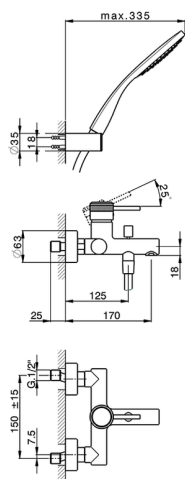

Single lever bath mixer, with shower set CHRONOS_CR000123

MODEL **CR000123**

Single lever bath mixer, with shower set, wall mounted adjustable handshower bracket, 130 mm ABS Emotion one spray handshower, 150 cm SUPREME smooth flexible hose

AVAILABLE FINISHINGS

- 
21 21 Chrome
- 
2F 2F Brushed Nickel
- 
2Q 2Q Black Titanium

CHARACTERISTICS

Cartridge Spare Parts **ZZ95435000**

35 mm Cartridge

2026-06-27