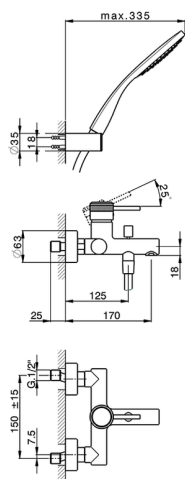

AVAILABLE FINISHINGS

- **21** 21 Chrome
- **2F** 2F Brushed Nickel
- **2Q** 2Q Black Titanium

CHARACTERISTICS

Cartridge Spare Parts **ZZ95435000**

35 mm Cartridge