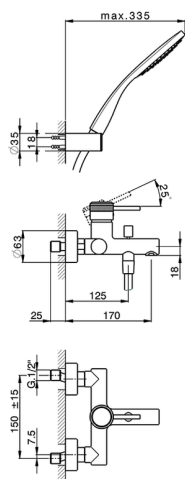

Single lever bath mixer, with shower set CHRONOS_CR000123

MODEL **CR000123**

Single lever bath mixer, with shower set, wall mounted adjustable handshower bracket, 130 mm ABS Emotion one spray handshower, 150 cm SUPREME smooth flexible hose

AVAILABLE FINISHINGS

-  **21** 21 Chrome
-  **2F** 2F Brushed Nickel
-  **2Q** 2Q Black Titanium

CHARACTERISTICS

Cartridge Spare Parts **ZZ95435000**

35 mm Cartridge

2026-05-17