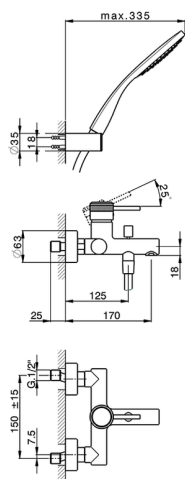

Single lever bath mixer, with shower set CHRONOS_CR000123

MODEL **CR000123**

Single lever bath mixer, with shower set, wall mounted adjustable handshower bracket, 130 mm ABS Emotion one spray handshower, 150 cm SUPREME smooth flexible hose

AVAILABLE FINISHINGS

- 
21 21 Chrome
- 
2F 2F Brushed Nickel
- 
2Q 2Q Black Titanium

CHARACTERISTICS

Cartridge Spare Parts **ZZ95435000**

35 mm Cartridge

2026-06-13