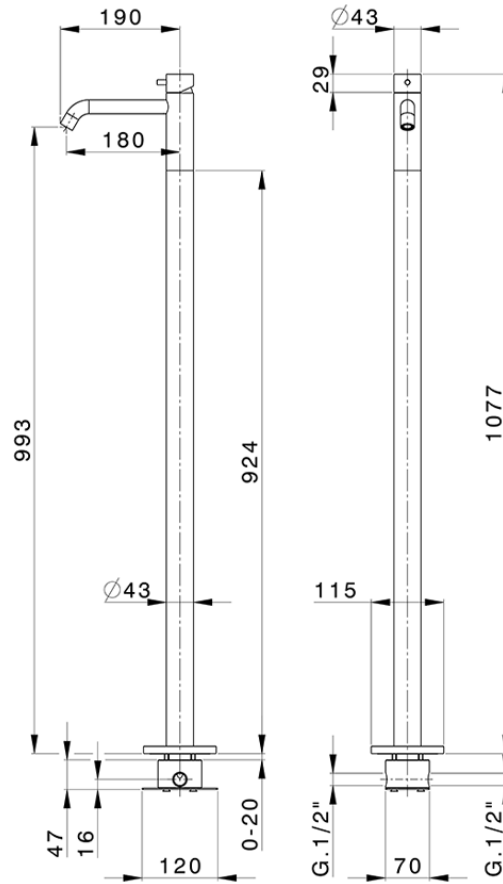

Single lever washbasin with floor mounted column LYNEX_LX004510

LX004514

<https://en.huberitalia.com/single-lever-washbasin-with-floor-mounted-column-lynex-lx004510>

2024-11-21