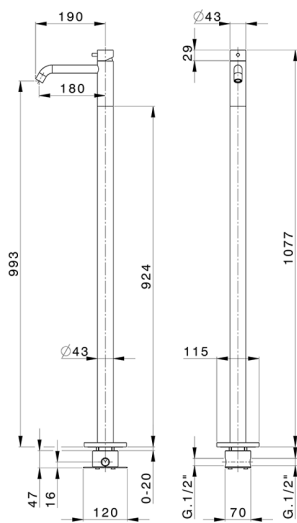

Single lever washbasin with floor mounted column LYNOX_LX004510

MODEL **LX004514**

Single lever washbasin with floor mounted column, concealed part included, Inox AISI 316L

AVAILABLE FINISHINGS

D1 D1 Brushed Inox

CHARACTERISTICS

Cartridge Spare Parts **ZZ99511000**

30 mm Cartridge

Installation **Concealed**

2024-11-23