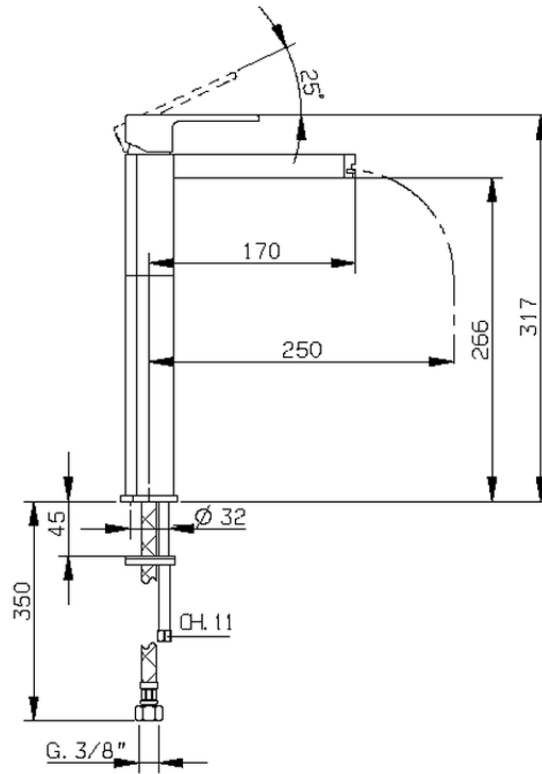

Single lever tall washbasin mixer DADO_DC003540

DC003540

<https://en.huberitalia.com/single-lever-tall-washbasin-mixer-dado-dc003540>

2024-11-24