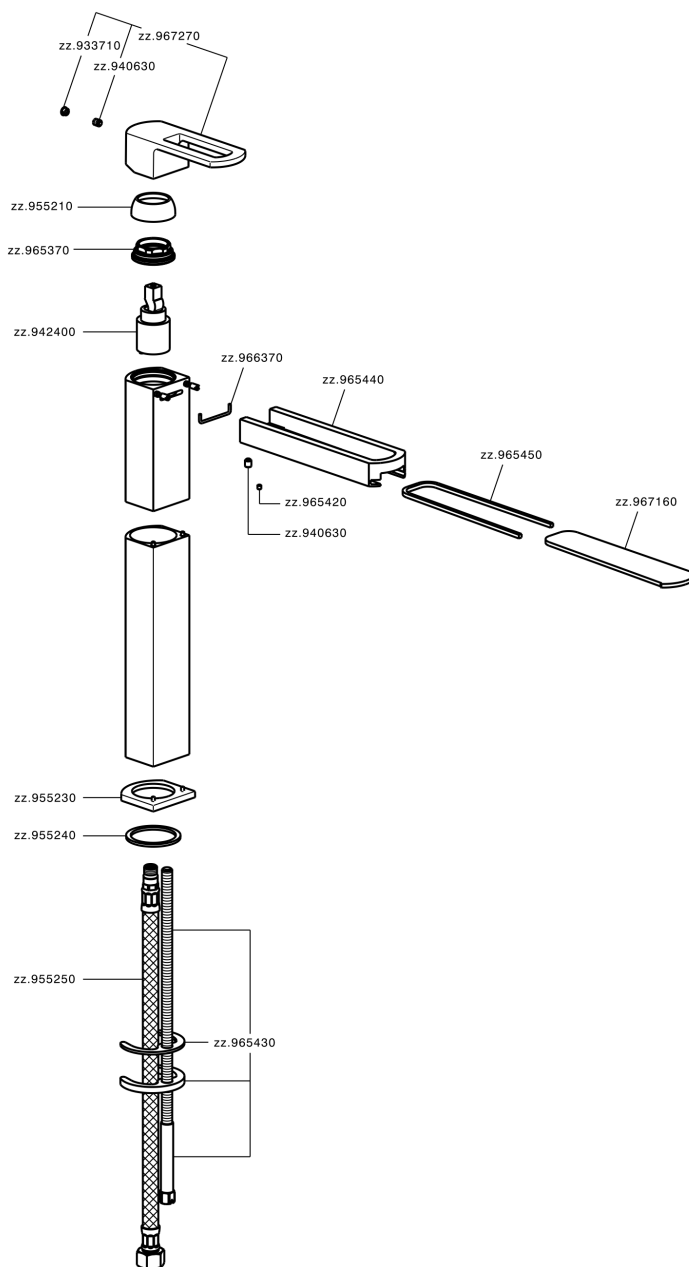

Single lever tall washbasin mixer DADO_DC003540

DC003540

<https://en.huberitalia.com/single-lever-tall-washbasin-mixer-dado-dc003540>

2024-11-21