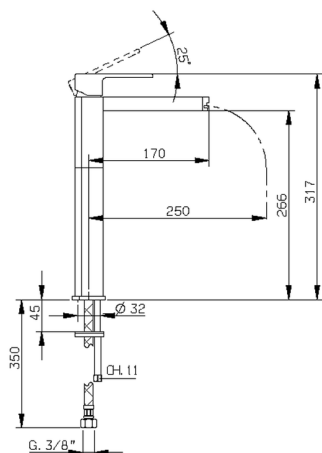

## Single lever tall washbasin mixer DADO\_DC003540

MODEL **DC003540**

Single lever tall washbasin mixer, without automatic pop-up waste, G.3/8" stainless steel flexible hoses, spout plate available in chrome or smoked finish

### CHARACTERISTICS

Cartridge Spare Parts **ZZ94240000**

**25 mm Cartridge**

## Single lever tall washbasin mixer DADO\_DC003540

DC003540

<https://en.huberitalia.com/single-lever-tall-washbasin-mixer-dado-dc003540>

2024-11-21