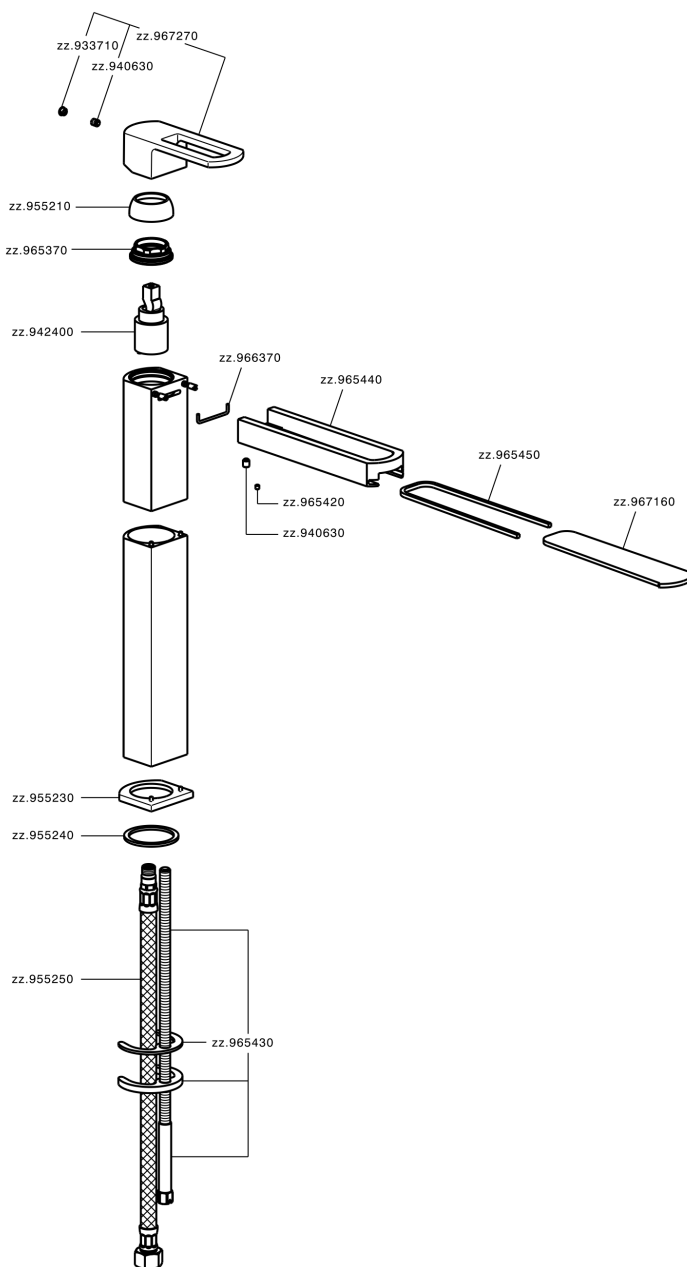

## Single lever tall washbasin mixer DADO\_DC003540

MODEL **DC003540**

Single lever tall washbasin mixer, without automatic pop-up waste, G.3/8" stainless steel flexible hoses, spout plate available in chrome or smoked finish

### CHARACTERISTICS

Cartridge Spare Parts **ZZ94240000**

**25 mm Cartridge**

## Single lever tall washbasin mixer DADO\_DC003540

DC003540

<https://en.huberitalia.com/single-lever-tall-washbasin-mixer-dado-dc003540>

2024-11-21