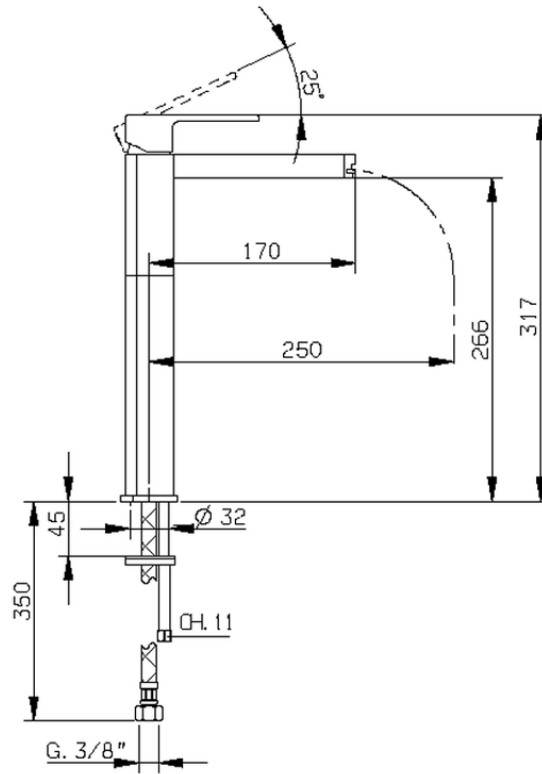

## Single lever tall washbasin mixer DADO\_DC003540

DC003540

<https://en.huberitalia.com/single-lever-tall-washbasin-mixer-dado-dc003540>

2024-11-21